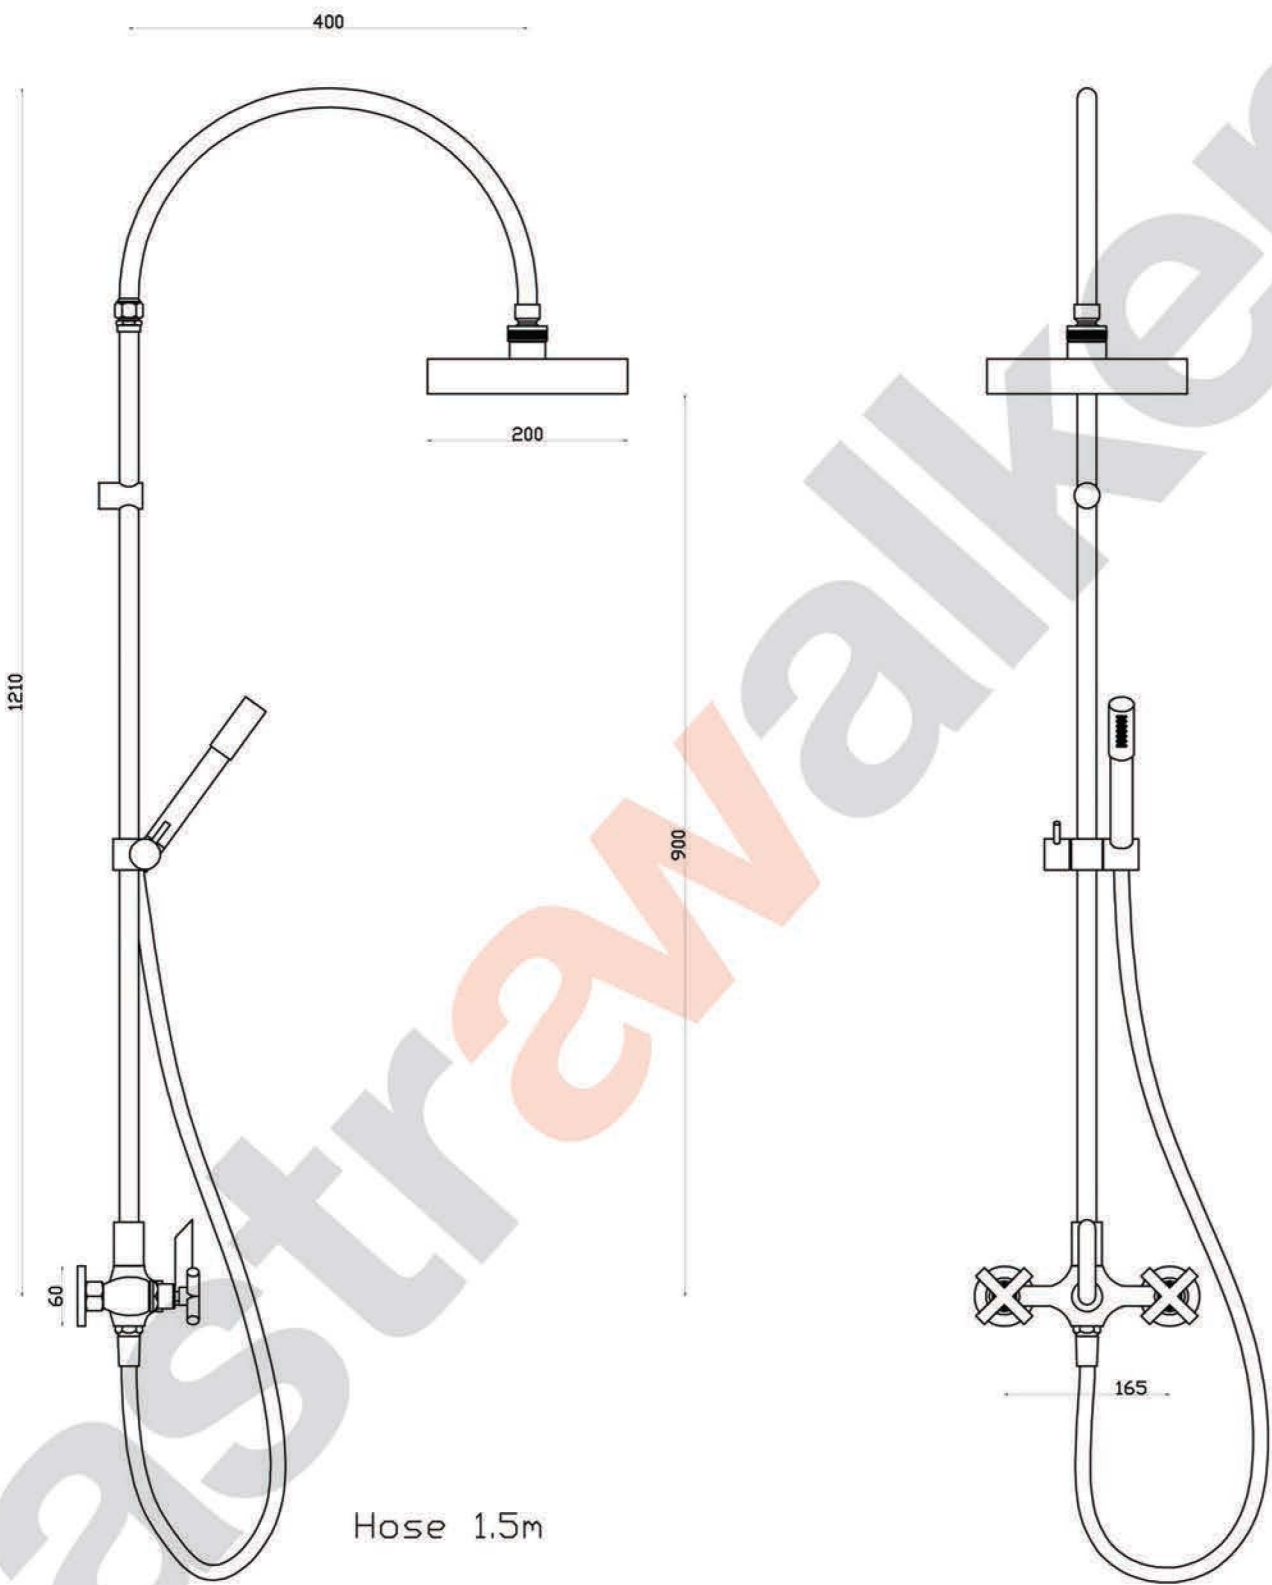

ICON +

A67.25.V3 Exposed Shower Set

1/2 inch bsp female thread required in wall at 165mm centres

Uncompromising quality. Conceived, designed and made in Australia.

ARCHITECTURAL BATHWARE