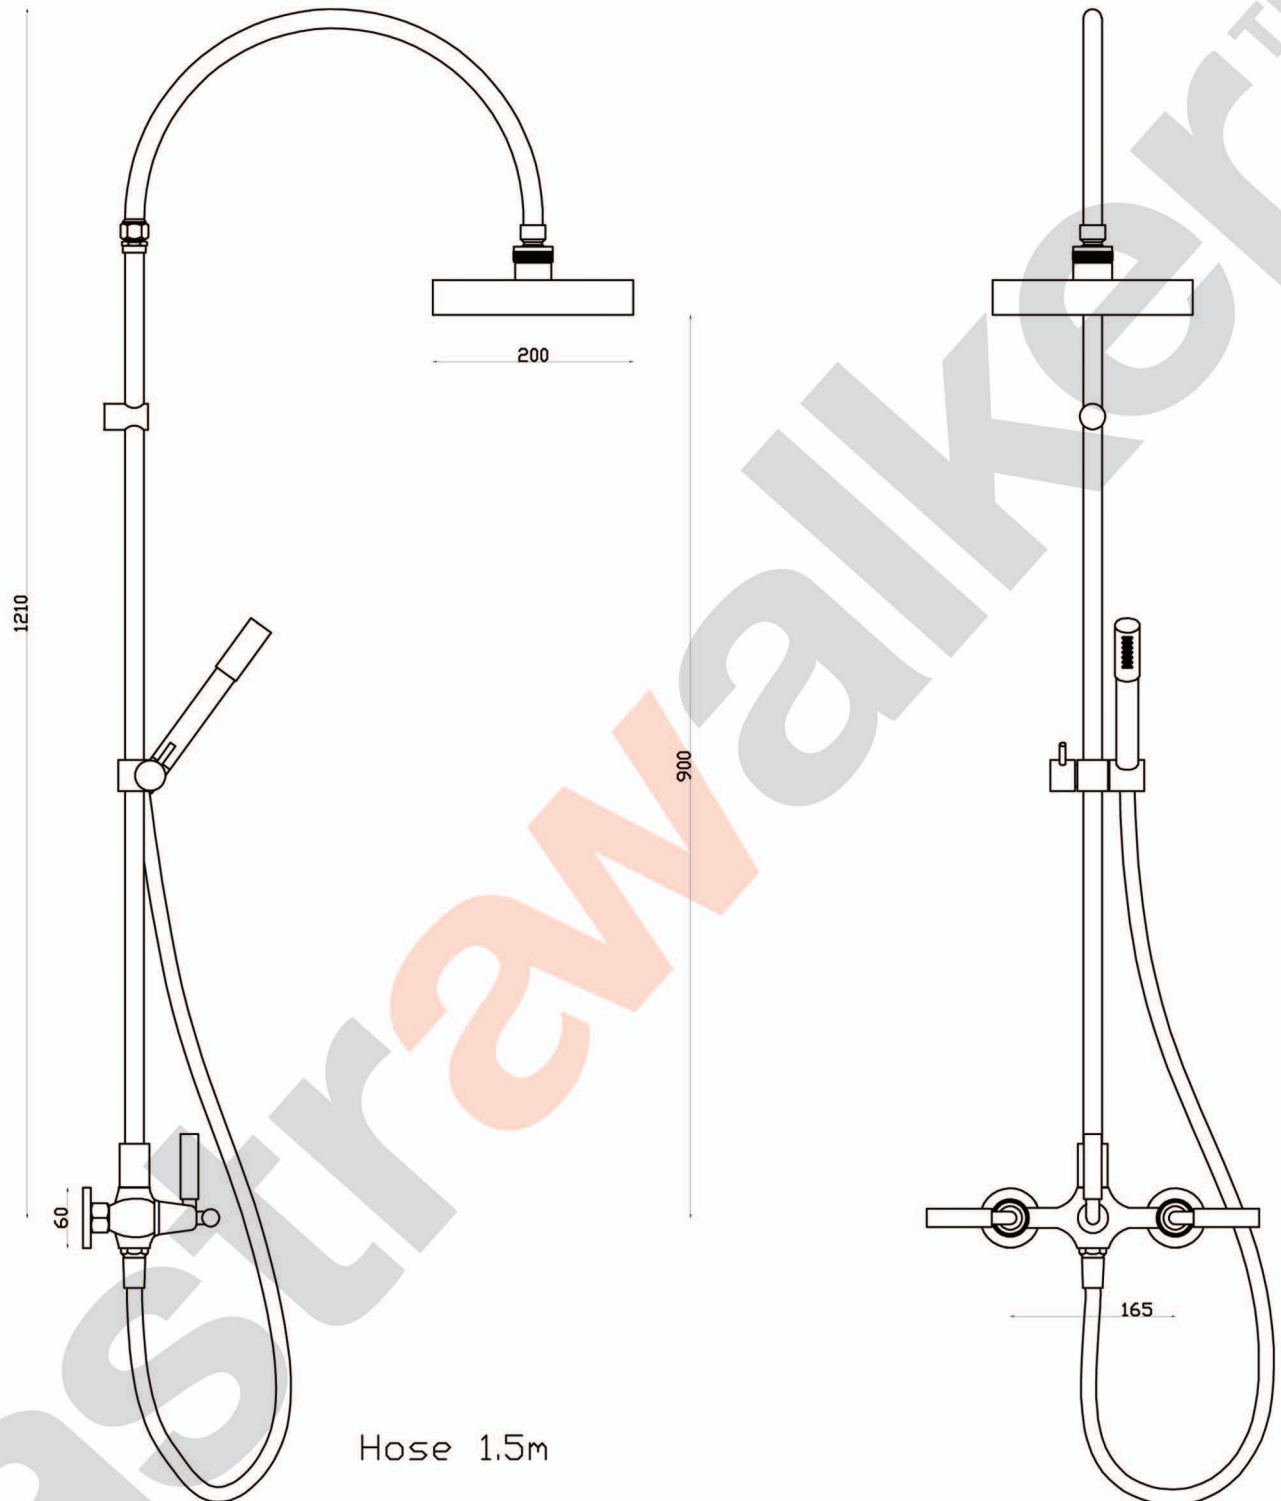

## A67.25.V3.LH Exposed Shower

aw™

1/2" bsp female thread required in wall at 165mm centres **astrawalker™**

Uncompromising quality. Conceived, designed and made in Australia.

**ARCHITECTURAL BATHWARE**