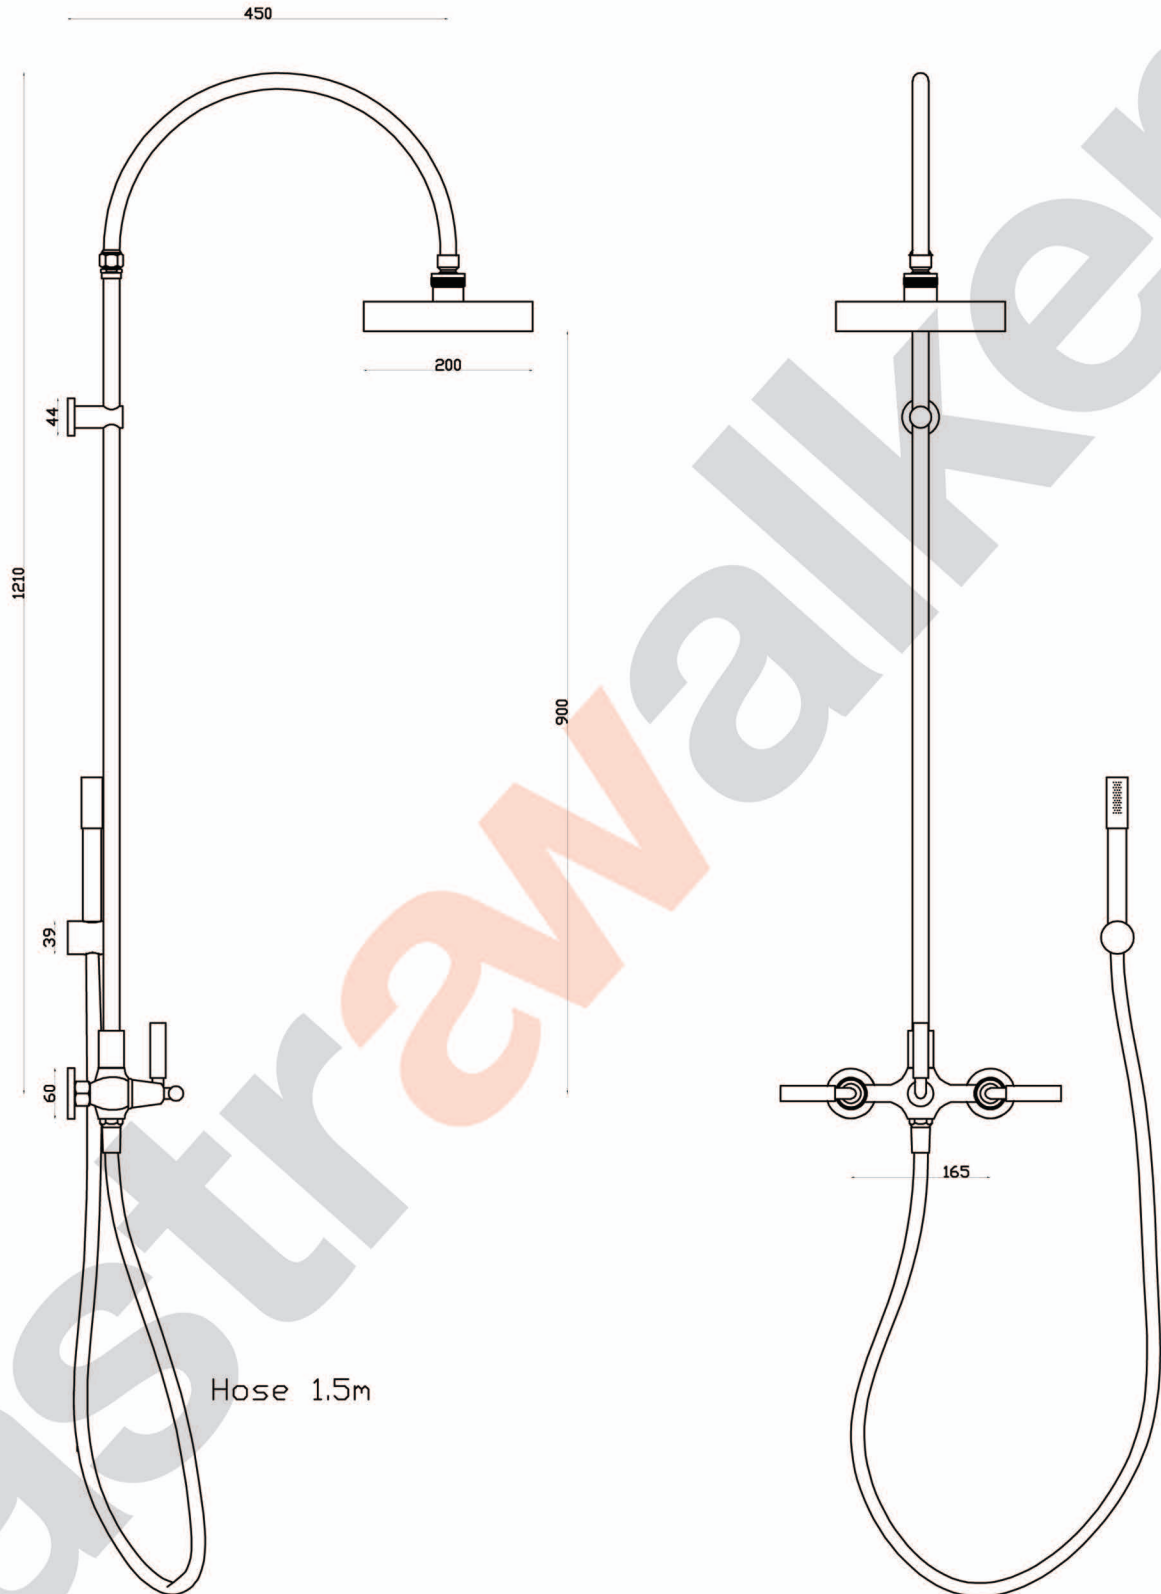

ICON +

A67.25.LH Exposed Shower

1/2" bsp female thread required in wall at 165mm centres **astrawalker™**

Uncompromising quality. Conceived, designed and made in Australia.

ARCHITECTURAL BATHWARE