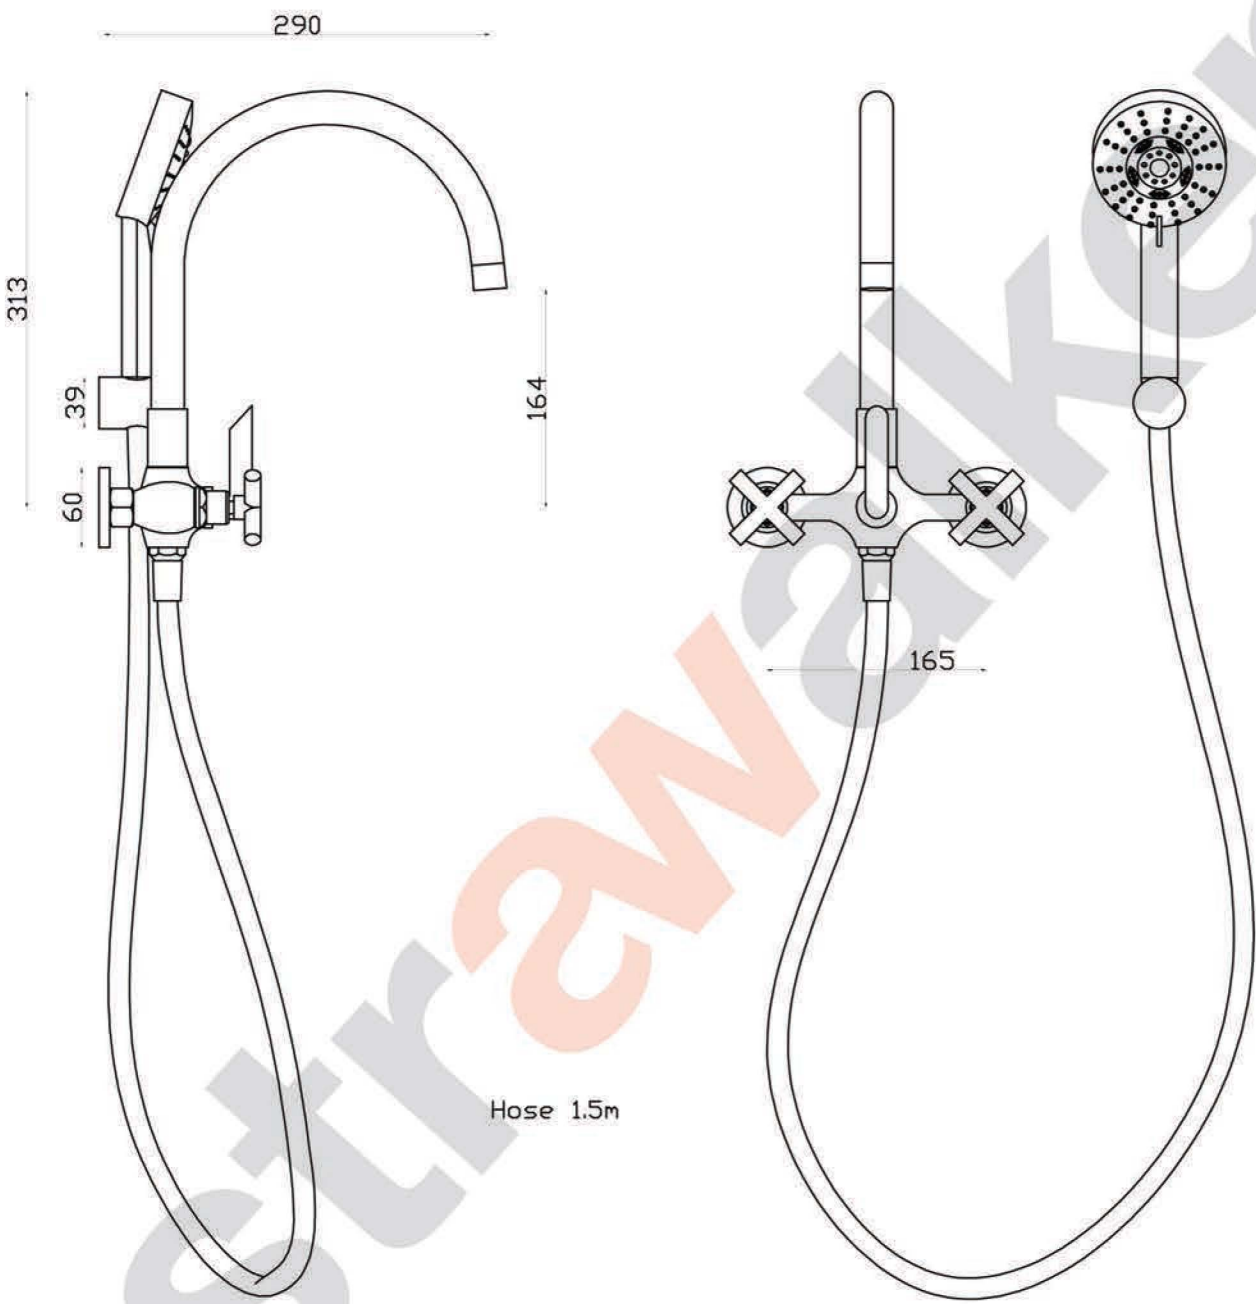

ICON +

A67.20.V2 Bath Mixer w/ Multi-function Hand Shower

1/2" female thread required in the wall

astrawalker™

Uncompromising quality. Conceived, designed and made in Australia.

ARCHITECTURAL BATHWARE