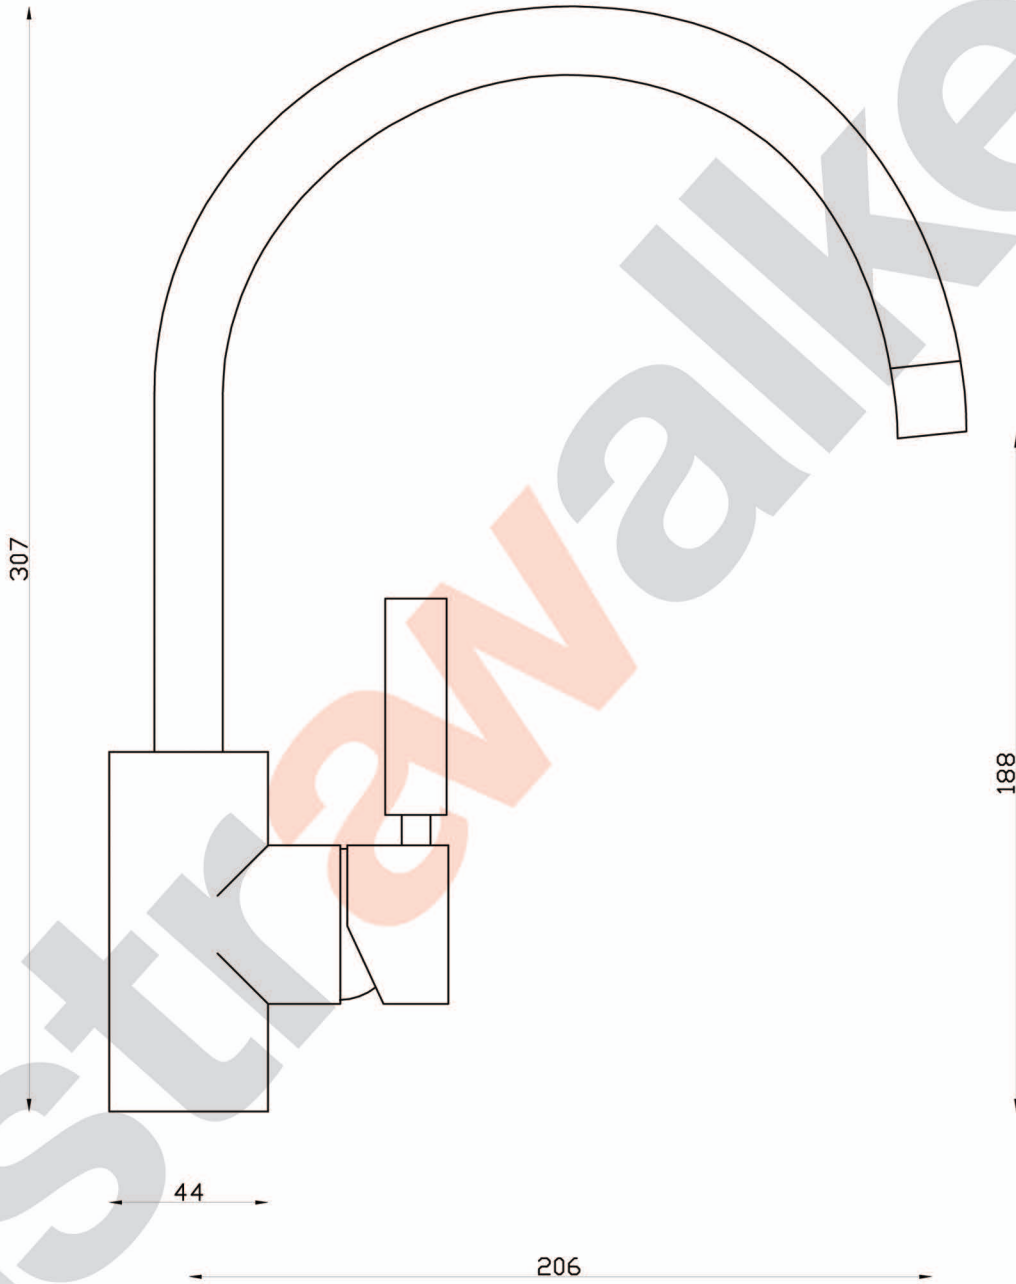

# ICON +

A67.08.LH Kitchen Mixer

**astrawalker™**

Uncompromising quality. Conceived, designed and made in Australia.

**ARCHITECTURAL BATHWARE**