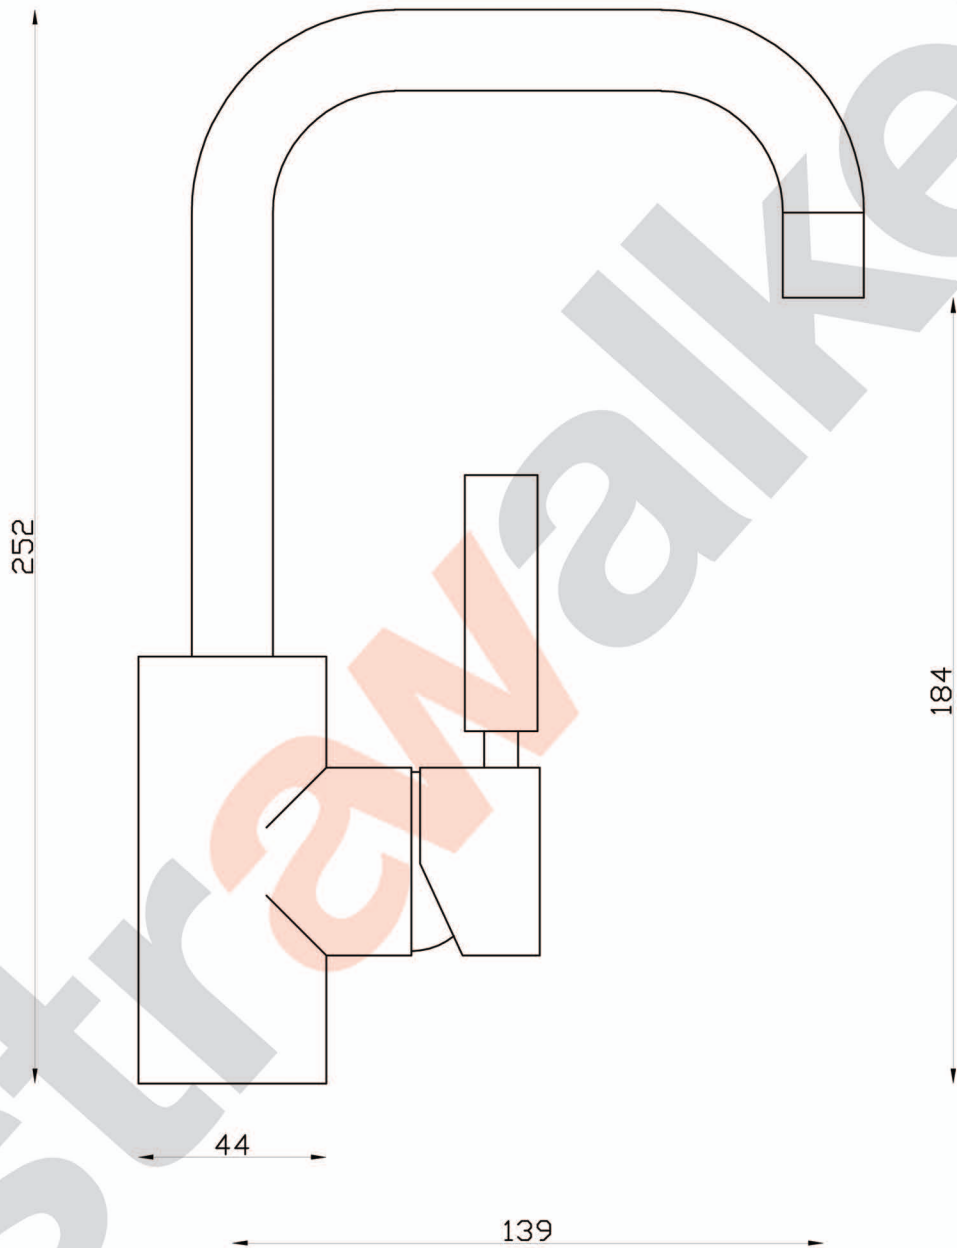

ICON + LEVER

A67.03.V2.LH Basin Mixer

aw™

astrawalker™

Uncompromising quality. Conceived, designed and made in Australia.

ARCHITECTURAL BATHWARE