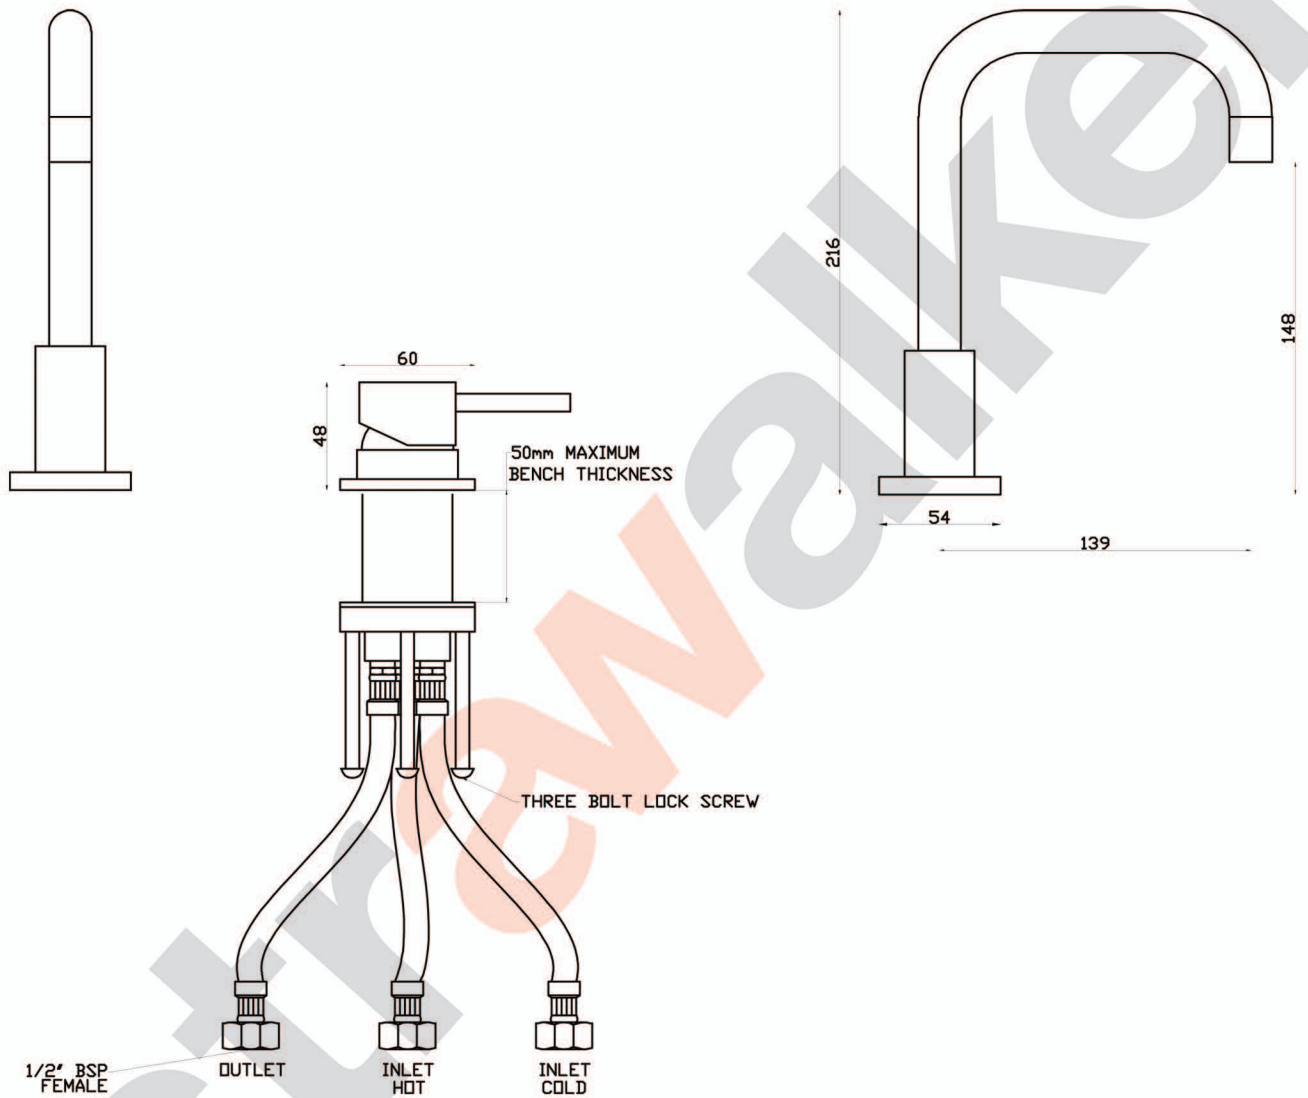

ICON +

A67.00.V6.V2 Basin Set

aw™

astrawalker™

Uncompromising quality. Conceived, designed and made in Australia.

ARCHITECTURAL BATHWARE