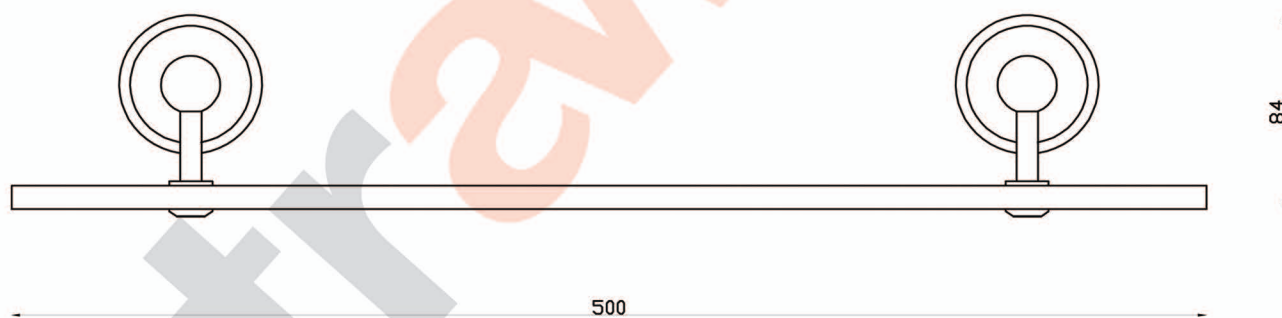

# EDWARDIAN

A52.59 Shelf

aw™

astrawalker™

Uncompromising quality. Conceived, designed and made in Australia.

ARCHITECTURAL BATHWARE