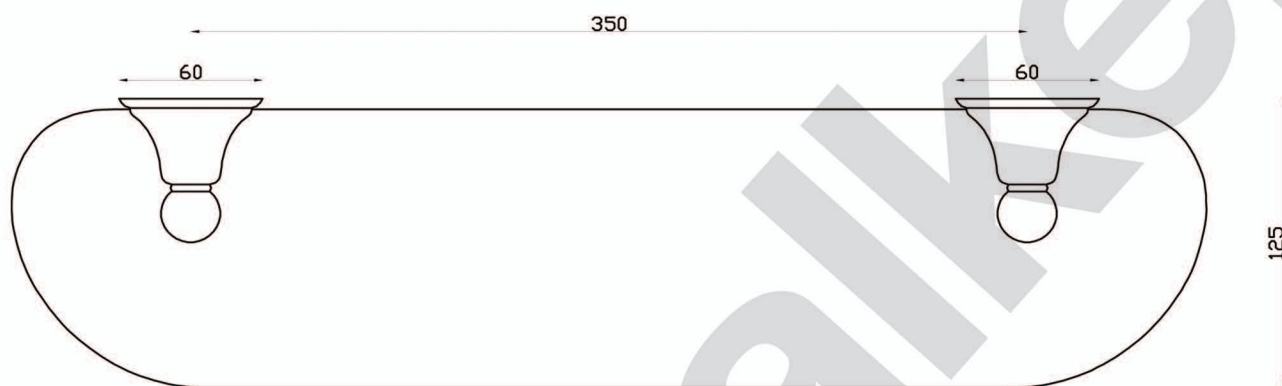

# EDWARDIAN

A52.59 Shelf

aw™

astrawalker™

Uncompromising quality. Conceived, designed and made in Australia.

ARCHITECTURAL BATHWARE