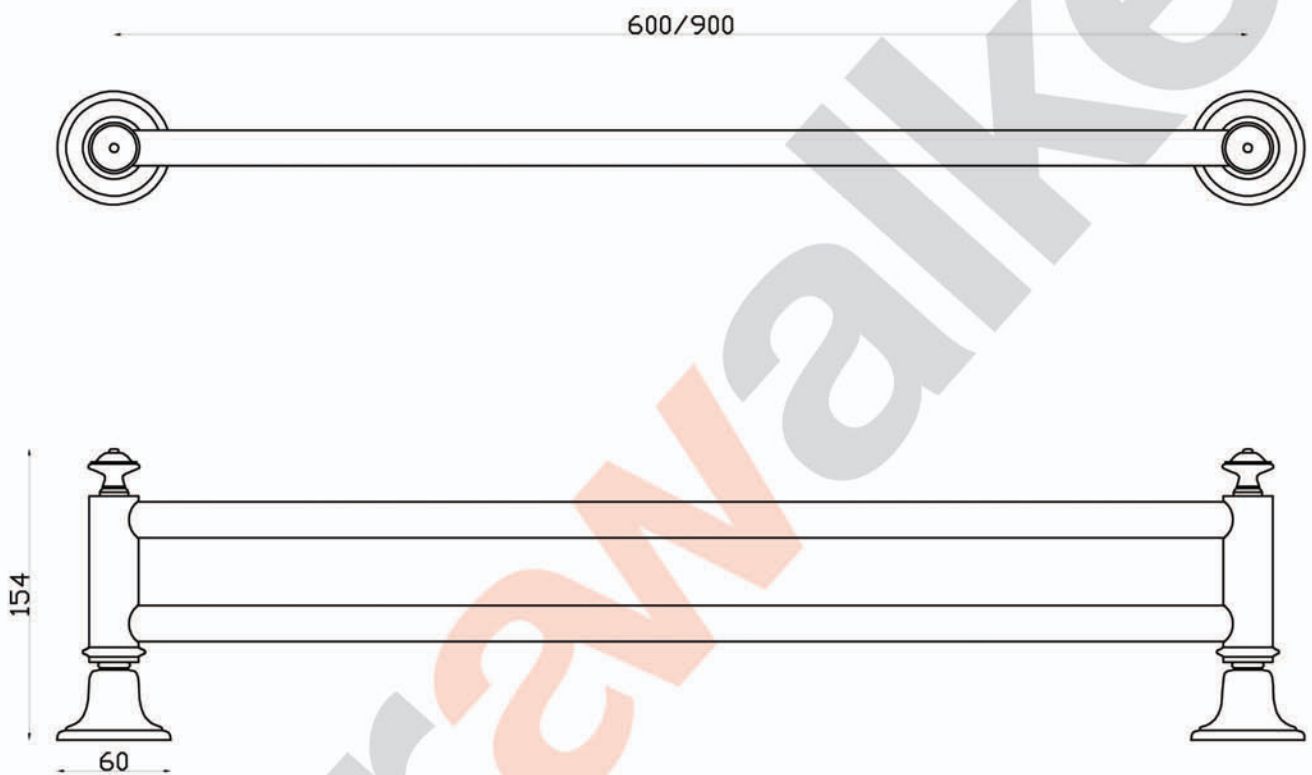

EDWARDIAN

A52.57 Towel Rail Double

aw™

astrawalker™

Uncompromising quality. Conceived, designed and made in Australia.

ARCHITECTURAL BATHWARE