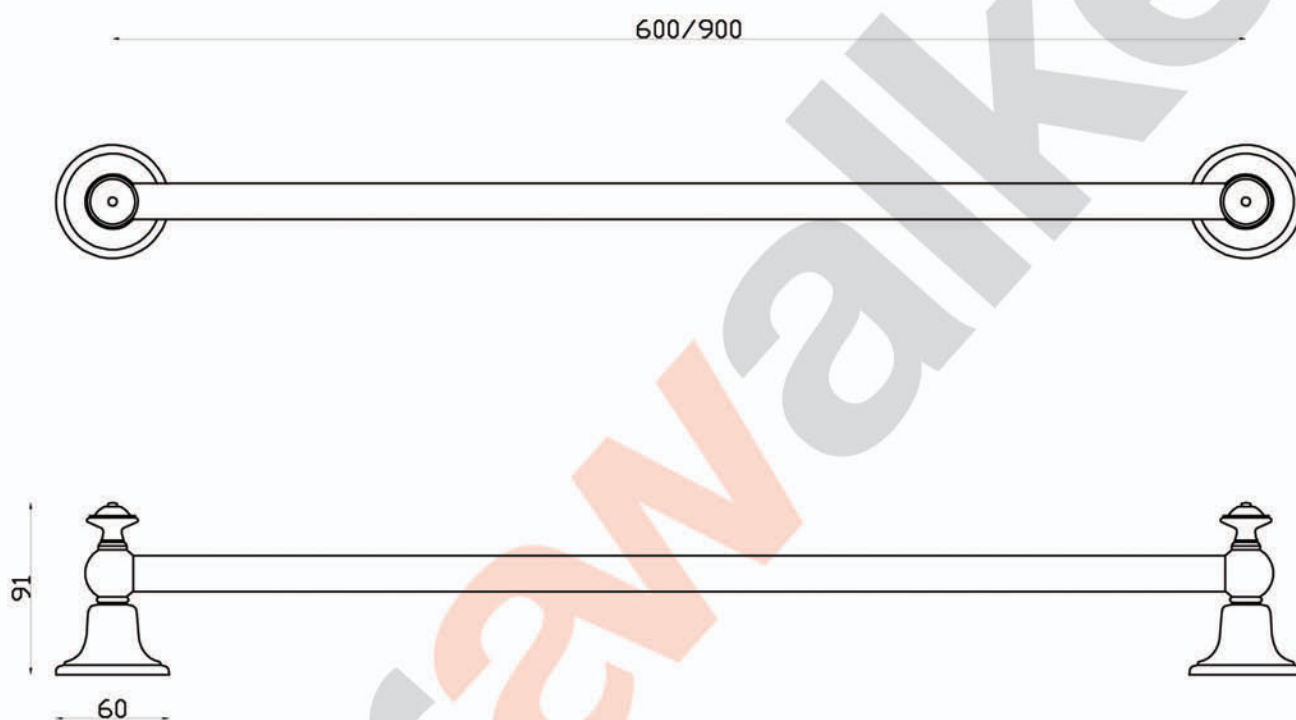

EDWARDIAN

A52.55 Towel Rail Single

aw™

astrawalker™

astrawalker™

Uncompromising quality. Conceived, designed and made in Australia.

ARCHITECTURAL BATHWARE