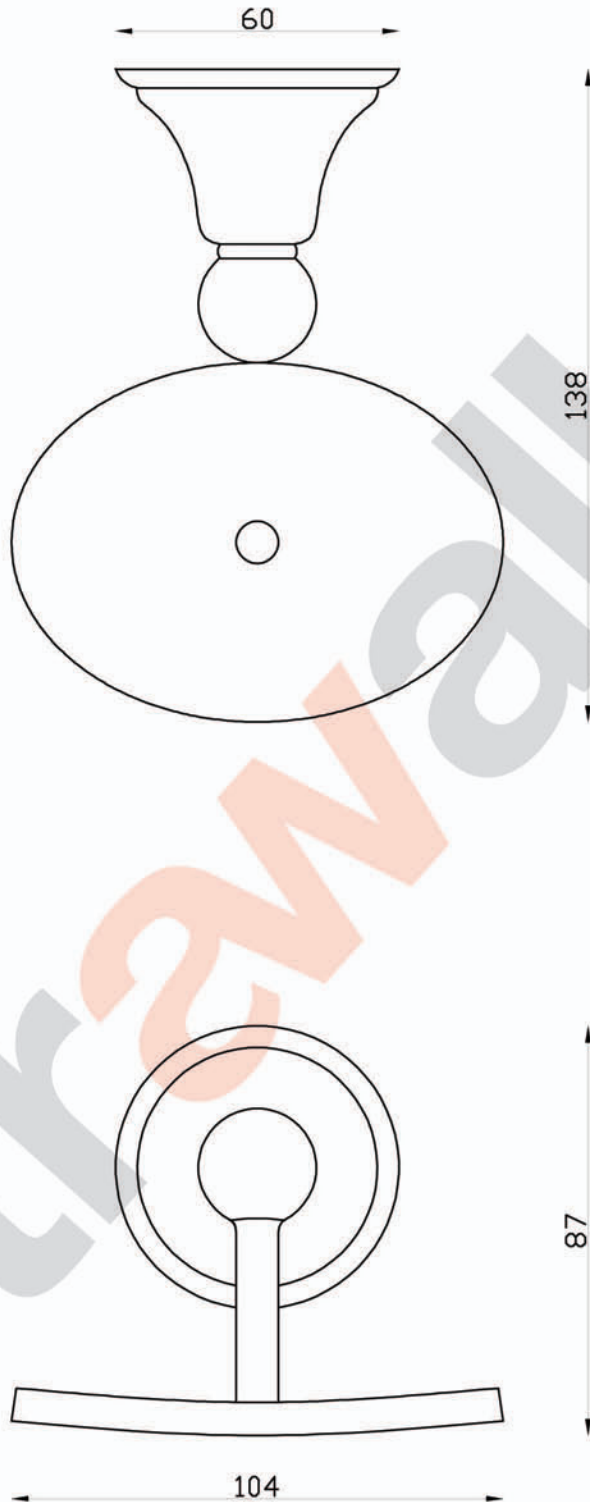

EDWARDIAN

A52.52 Soap Dish

aw™

astrawalker™