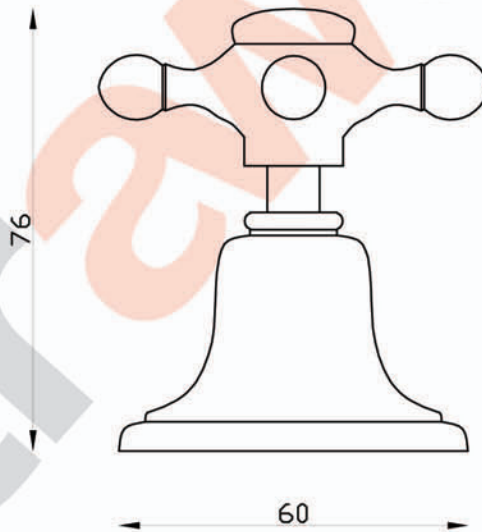

# EDWARDIAN

A52.49 Wall Tap Set

aw™

astrawalker™

astrawalker™