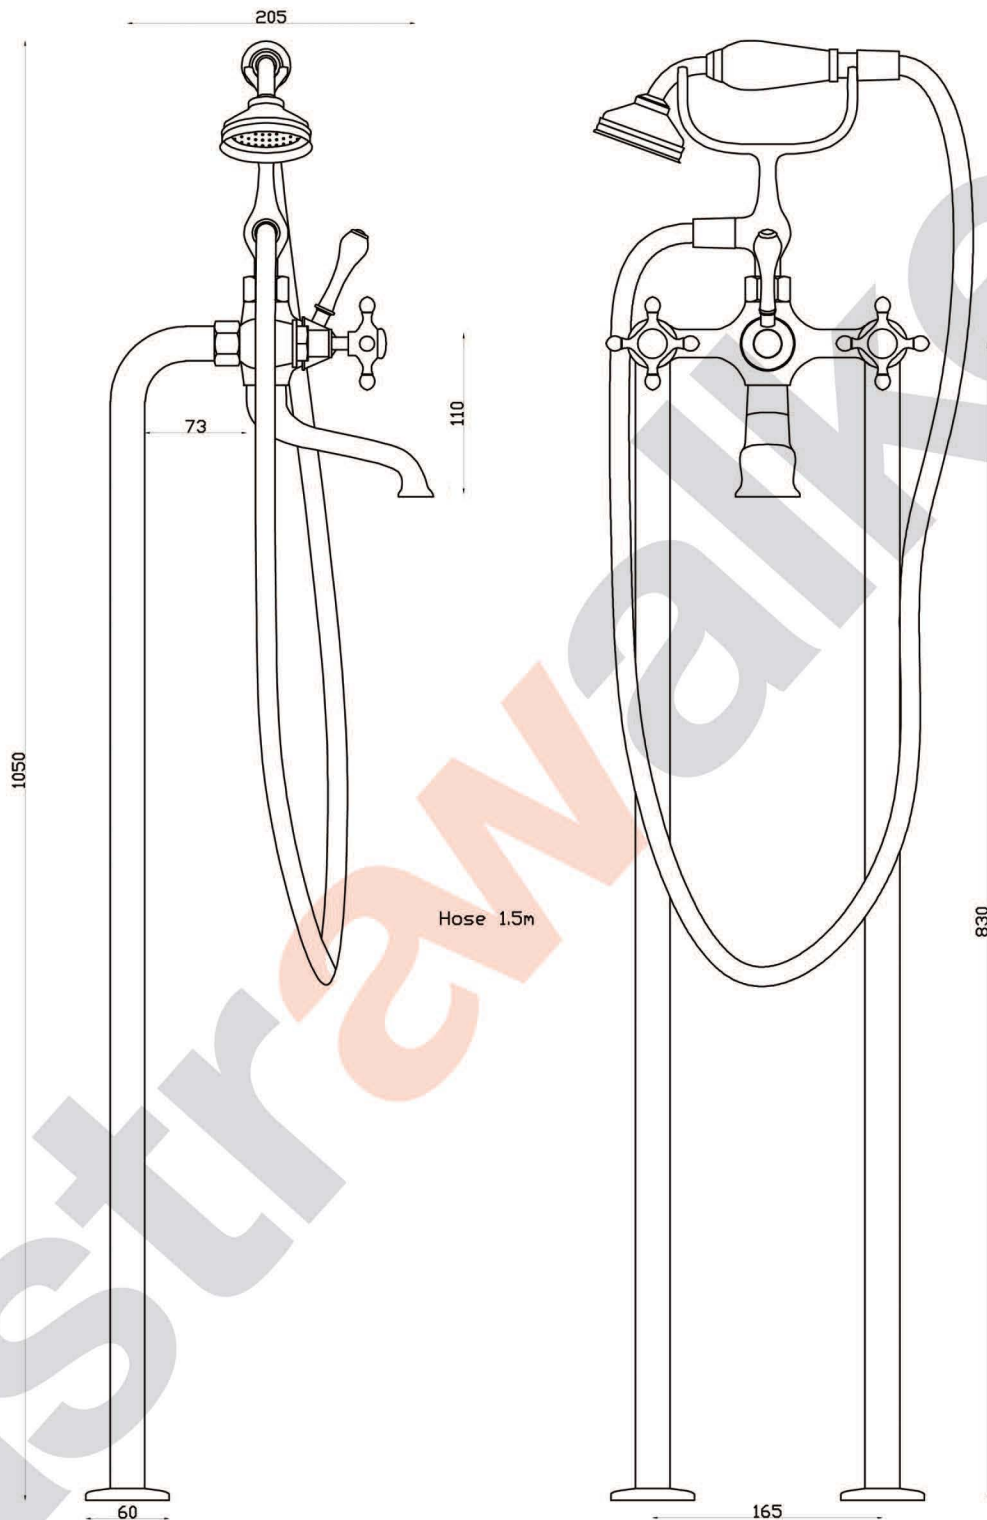

EDWARDIAN

A52.22 Bath Mixer & Hand Shower

aw™

1/2" BSP male fitting required at 165mm fixed centres

astrawalker™