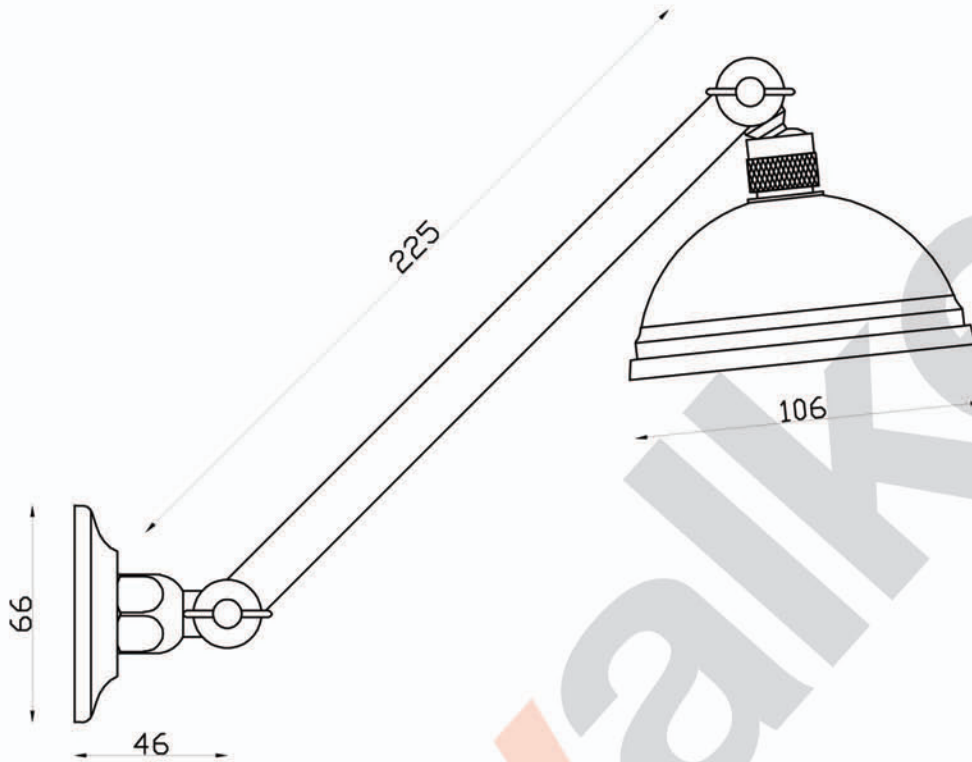

# EDWARDIAN

A52.12 Shower Set

aw™

astrawalker™

Uncompromising quality. Conceived, designed and made in Australia.

ARCHITECTURAL BATHWARE