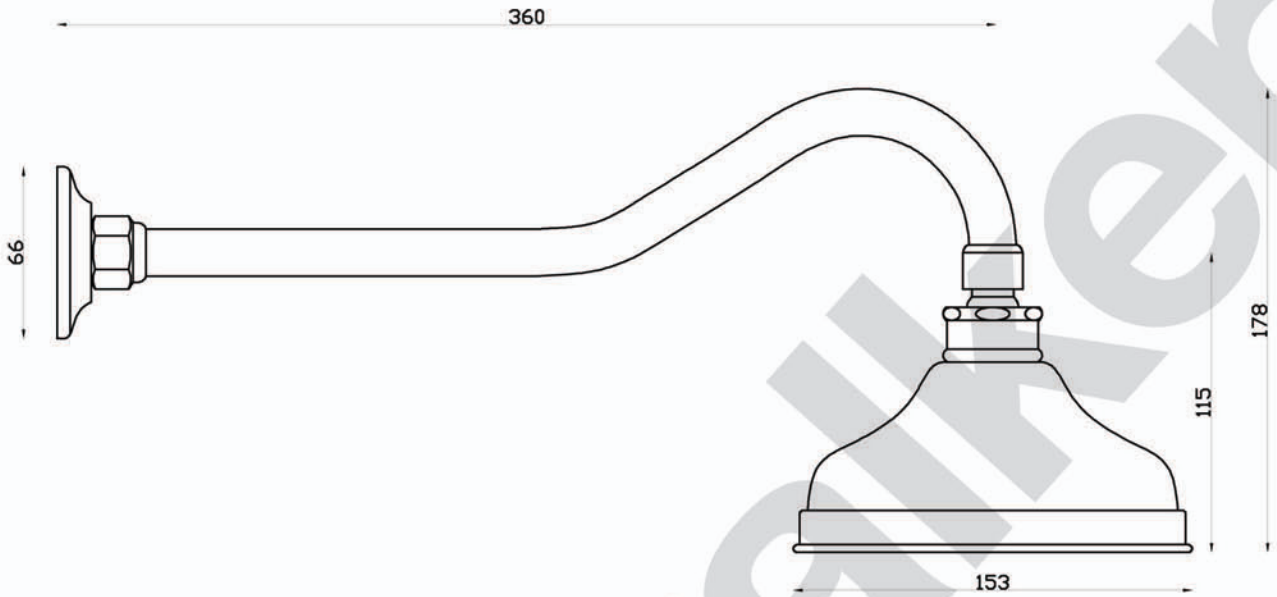

# EDWARDIAN

A52.11 Shower Set

aw™

astrawalker™

Uncompromising quality. Conceived, designed and made in Australia.

ARCHITECTURAL BATHWARE