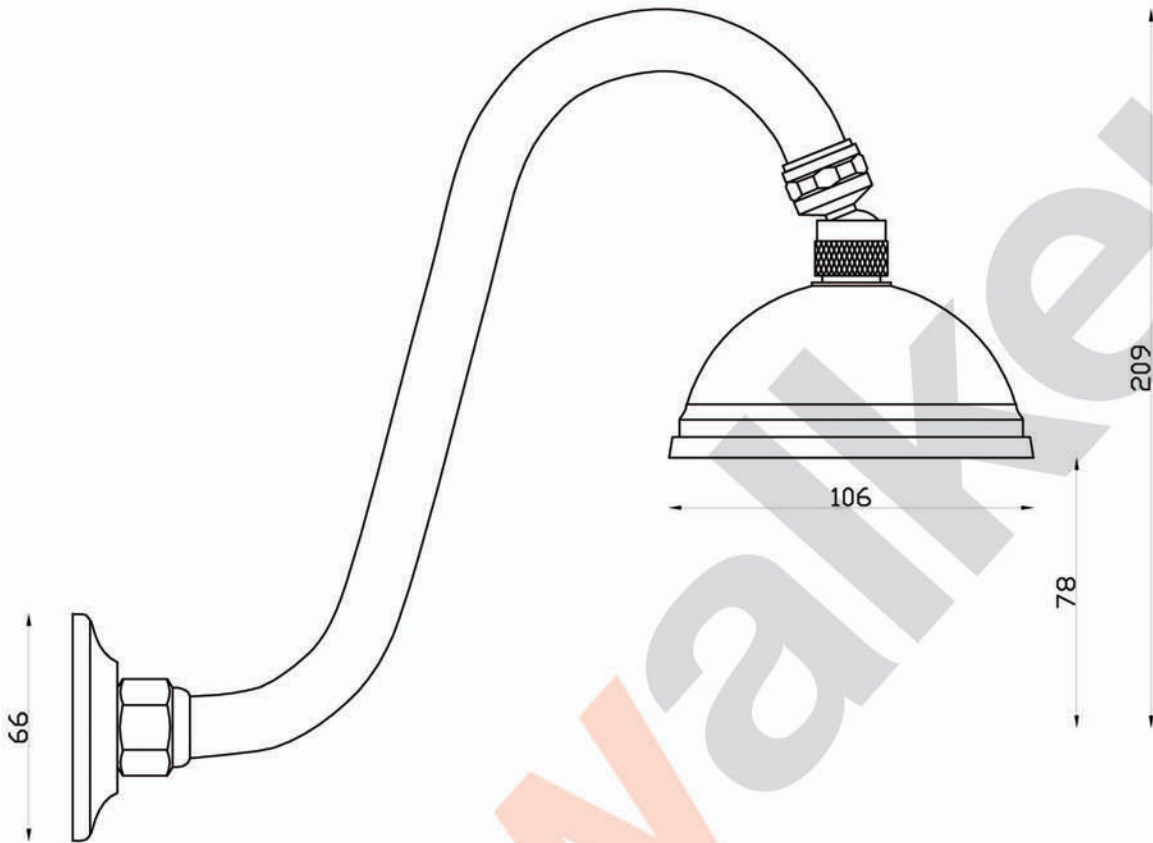

# EDWARDIAN

A52.10 Shower Set

aw™

astrawalker™

Uncompromising quality. Conceived, designed and made in Australia.

ARCHITECTURAL BATHWARE