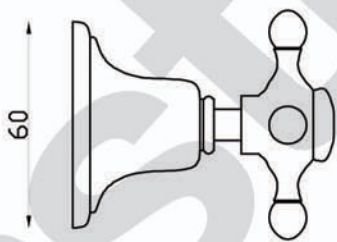

# EDWARDIAN

A52.10 Shower Set

aw™

astrawalker™

Uncompromising quality. Conceived, designed and made in Australia.

ARCHITECTURAL BATHWARE