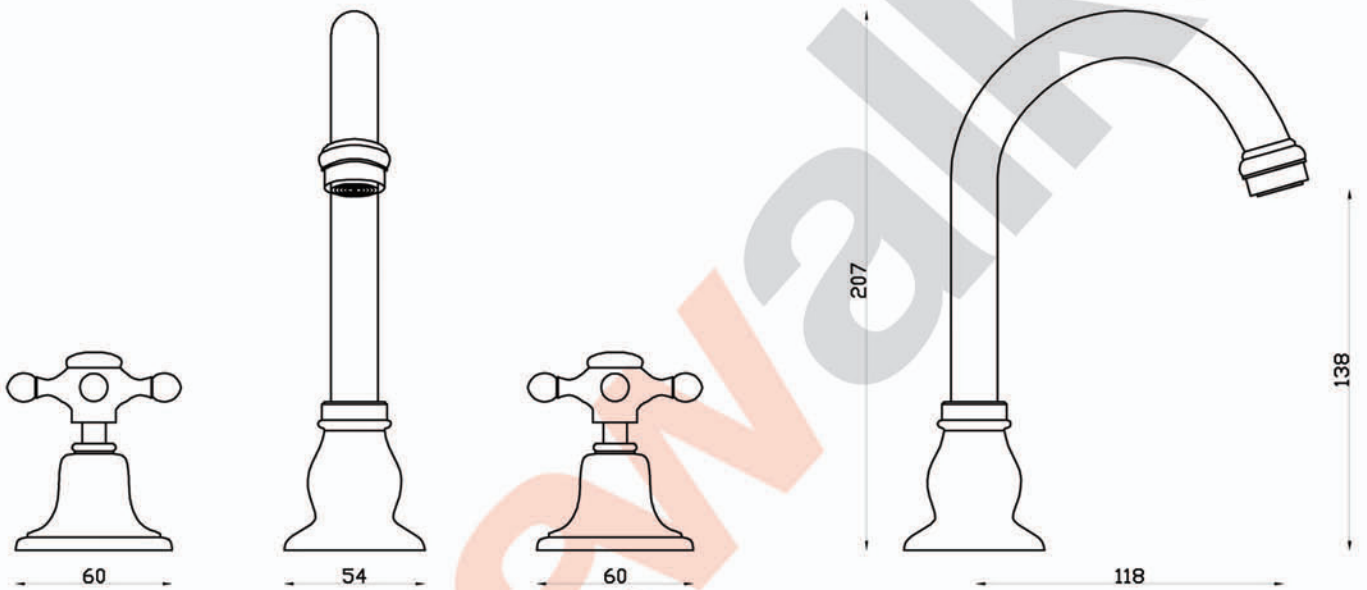

EDWARDIAN

A52.00.v2 Basin Set

aw™

astrawalker™