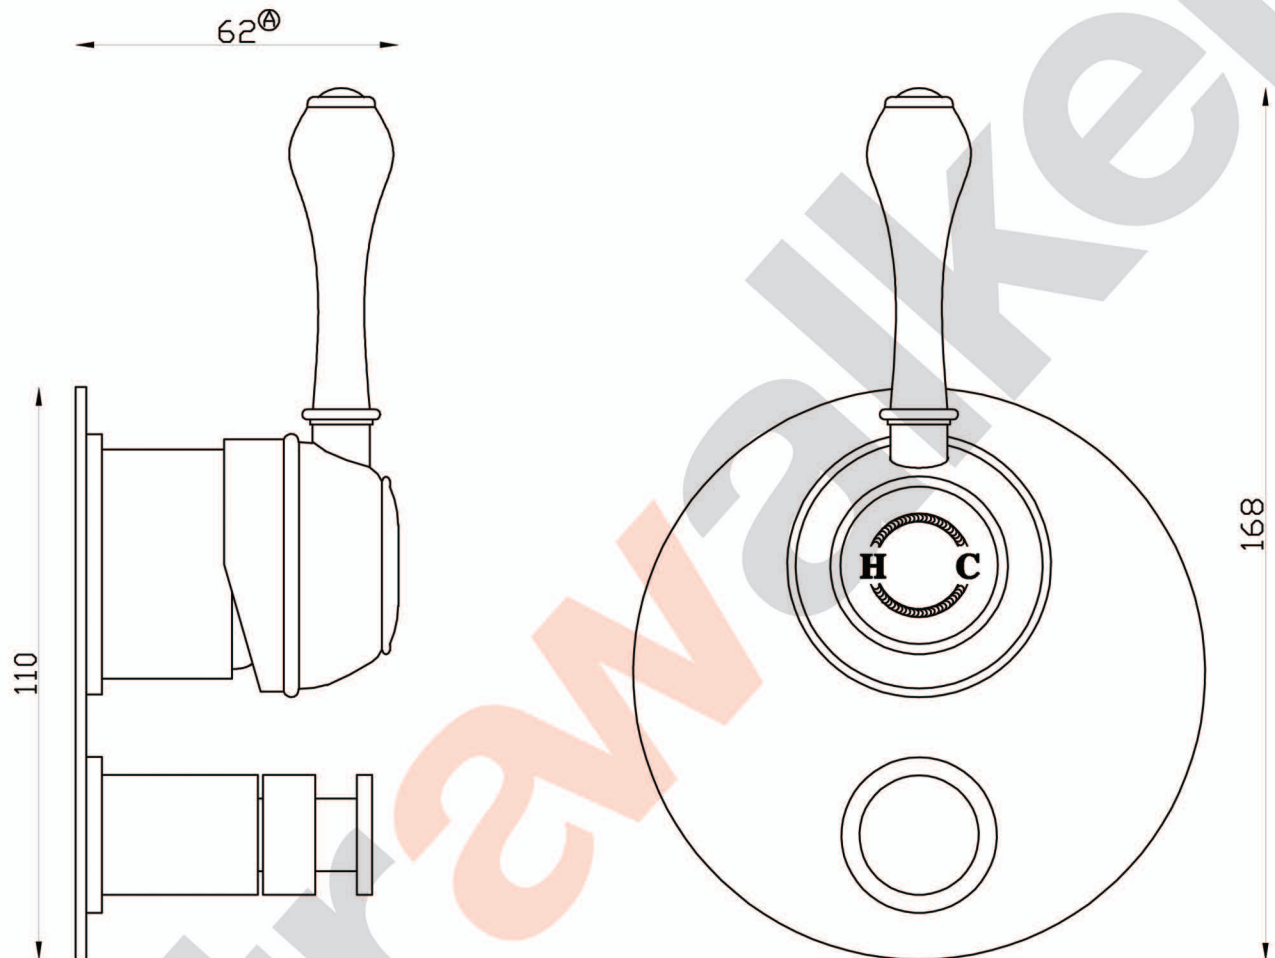

OLDE ENGLISH SIGNATURE

A50.48.V4 Wall Mixer & Diverter

aw™

Ⓐ Approximate Measurement

astrawalker™