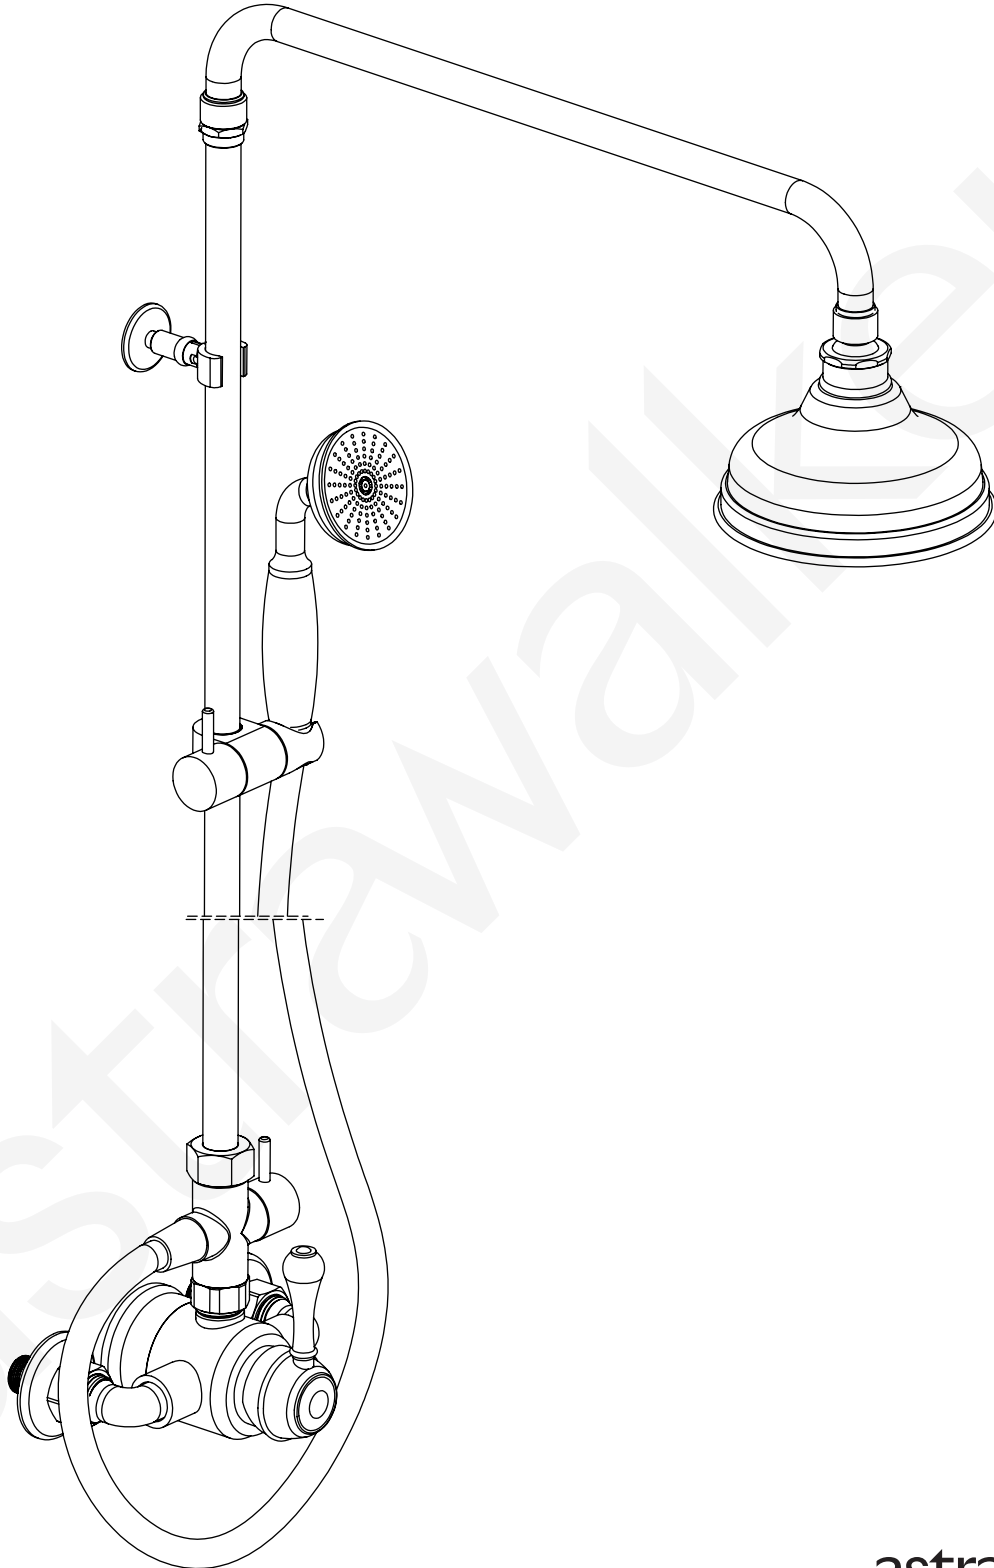

OLDE ENGLISH SIGNATURE

aw™

A50.13.V3

Requires G 1/2" female thread in wall at 150mm fixed centres

astrawalker™

OLDE ENGLISH SIGNATURE

aw™

A50.13.V3