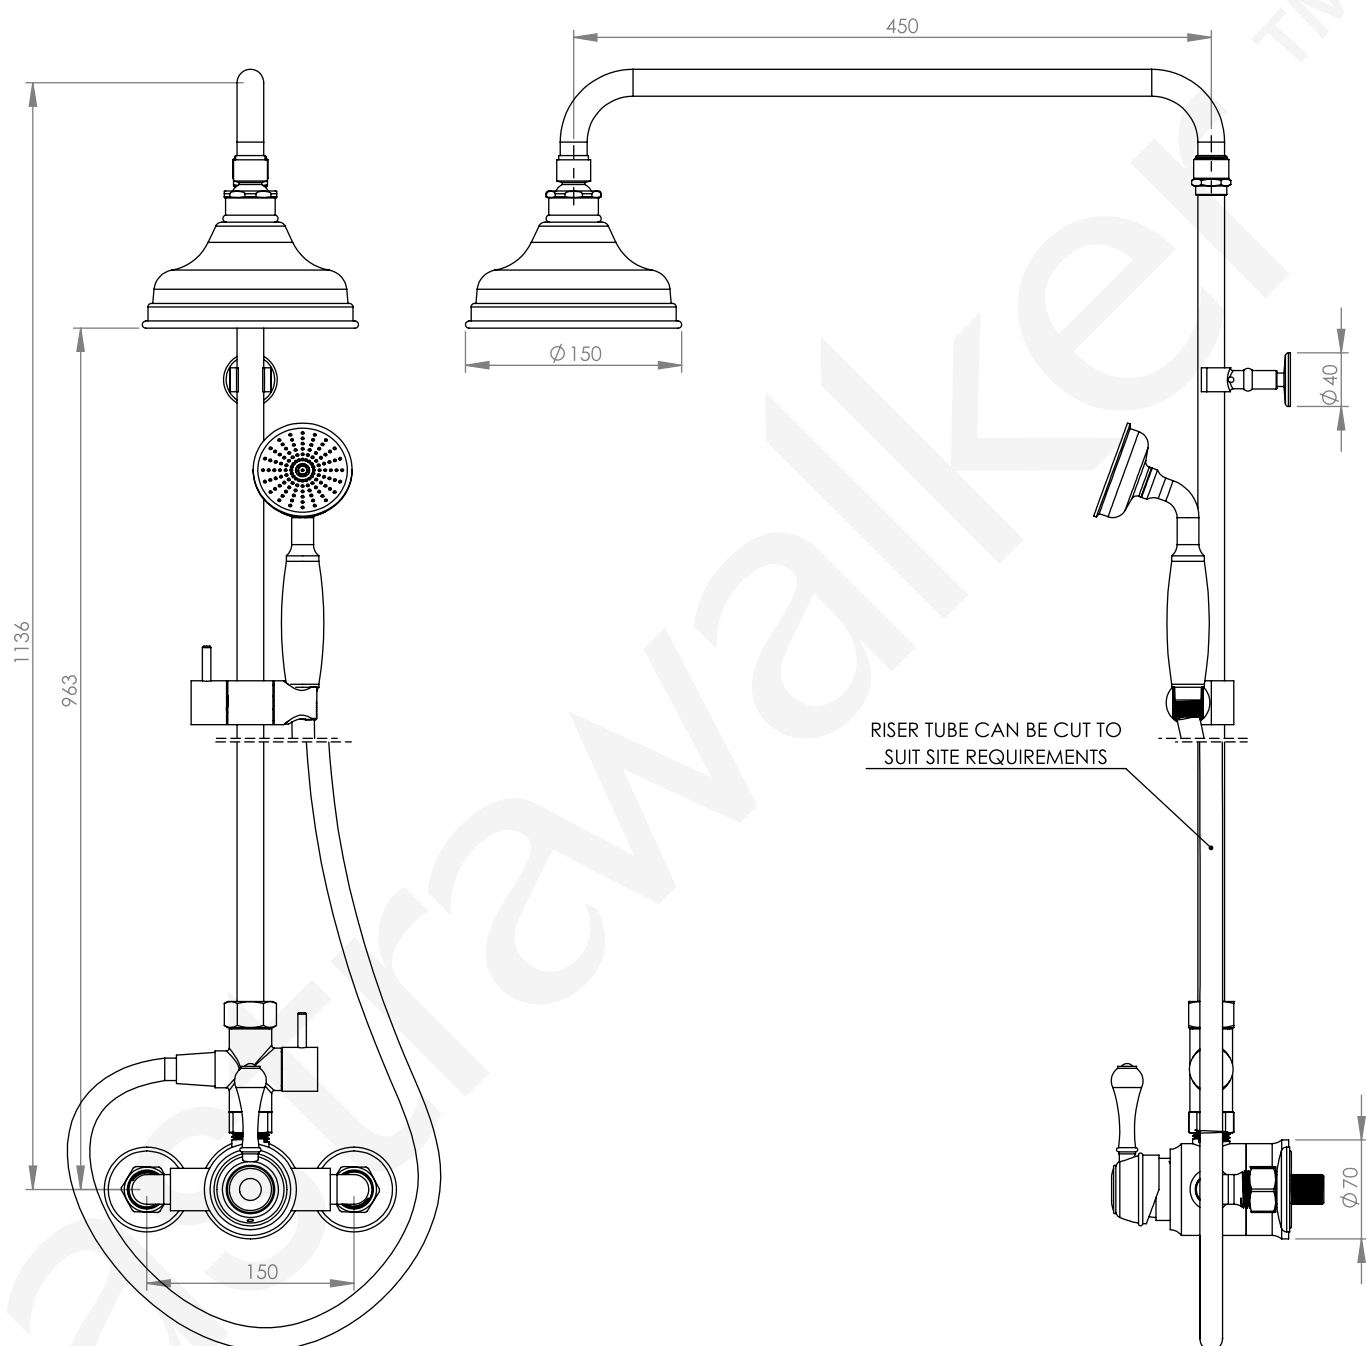

OLDE ENGLISH SIGNATURE

aw™

A50.13.V3

Requires G 1/2" female thread in wall at 150mm fixed centres

astrawalker™

OLDE ENGLISH SIGNATURE

aw™

A50.13.V3