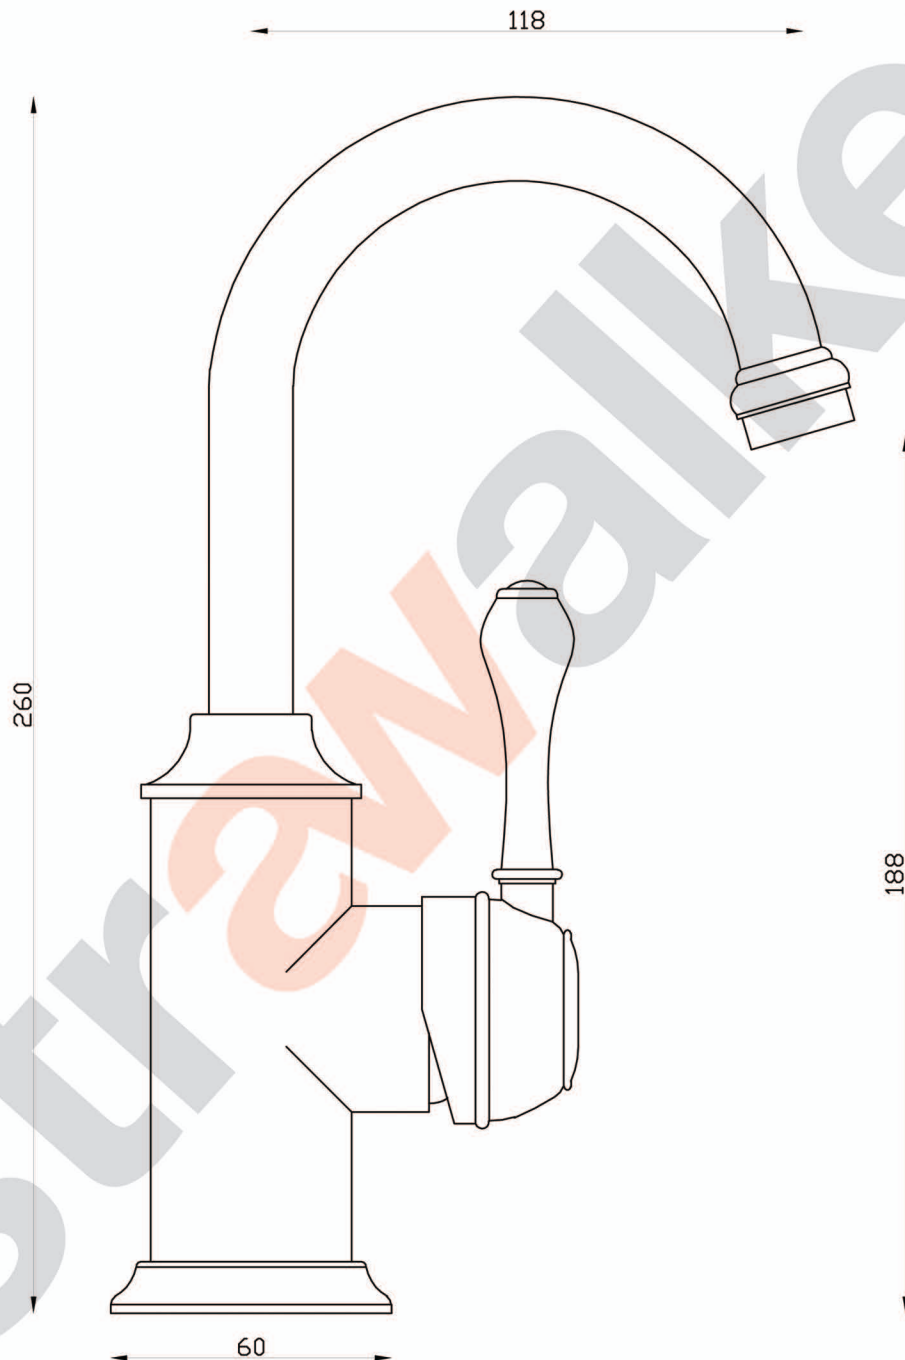

OLDE ENGLISH SIGNATURE

A50.03 Basin Mixer

aw™

astrawalker™

Uncompromising quality. Conceived, designed and made in Australia.

ARCHITECTURAL BATHWARE