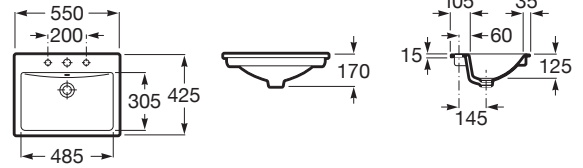

DIVERTA

In countertop vitreous china basin

DIMENSIONS

Length	550 mm
Width	425 mm
Height	170 mm

COLOURS AND FINISHES

TECHNICAL DRAWINGS

FEATURES

- Bowl position: Central
- Installation type: Drop-in / Countertop
- Long description: COUNTERTOP WASH BASIN DIVERTA 550 BOX
- Material: Vitreous china
- Overflow type: Standard
- Publication Status
- Shape: Square
- Taphole configuration: 1 Taphole in the middle
- Trap: Not included
- Waste: Not included

COMPATIBLE WITH

1 1/4" waste for basin / bidet
with overflow and automatic
plug

505400000

1 1/4" outlet connector for
basin. 250 Pipe

506401614

1 1/4" outlet connector for
basin. 300 Pipe

506403110

1 1/4" outlet connector. 300
tube

506403810

Click-clack universal waste.
Chromed plug Ø 40

505400900

Click-clack universal waste.
Chromed plug Ø 65

505401000

Click-clack universal waste.
Vitreous plug Ø 65

505401100

Diverta