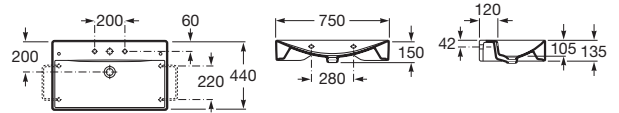

DIVERTA

Wall-hung or over countertop vitreous china basin

TECHNICAL DRAWINGS

FEATURES

Bowl position: Central

Fixing kit: Included

Installation type: Bowl / On countertop, Wall-hung

Long Description: DIVERTA 75 X 44 CM WALL-HUNG OR
COUNTERTOP W-BASIN

Material: Vitreous china

Publication Status

Shape: Square

Taphole configuration: 1 prepunched, 1 taphole, 1 prepunched

Trap: Not included

Waste: Not included

COMPATIBLE WITH

1 1/4" waste for basin / bidet
with overflow and automatic
plug