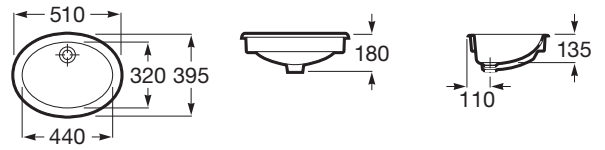

NEO SELENE

In countertop or under countertop vitreous china basin

DIMENSIONS

Length	510 mm
Width	395 mm
Height	180 mm

COLOURS AND FINISHES

00 White

TECHNICAL DRAWINGS

FEATURES

- Bowl position: Central
- Fixing kit: Included
- Installation type: Built-in / Under countertop, Drop-in / Countertop
- Long Description: NEO-SELENE WASHBASIN, W/ACCES.
- Material: Vitreous china
- Overflow type: Standard
- Publication Status
- Recommended for public spaces
- Shape: Round
- Taphole configuration: No tapholes
- Trap: Not included
- Waste: Not included