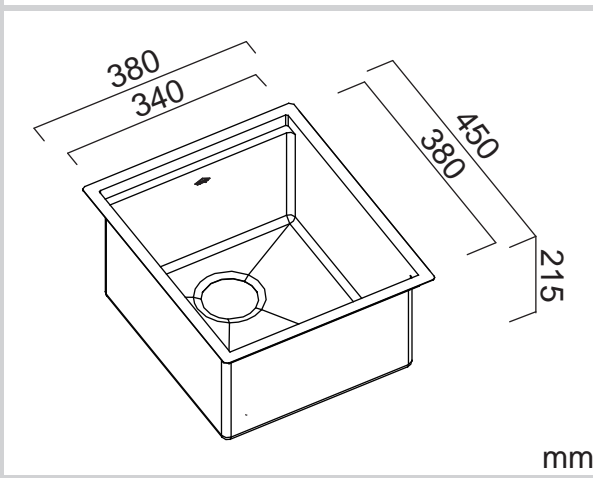

Model Code: PZ340

Included Accessories

Optional Accessories

Dimensions

Specifications

Description	Single bowl, Inset Sink
Overall Sink Size	380mm x 450mm x 215mm deep
Bowl Dimensions	340mm x 380mm x 192mm deep
Drainer Length	N/A
Technic	Fabrication
Material	Stainless steel SUS304

Installation

Fixings	Inset clips supplied
Template	N/A
Min Cabinet Size	430mm
Waste Holes	1 x 90mm round Compatible with waste disposal
Sealing Strip	N/A

Plumbing

Waste Fittings	1 x (90mm x 2") basket waste included
Overflow	Available, conditions apply

Packaging

Carton Type	EPS protection & Carton
Gross Weight	8.9Kg
Carton Size	465mm x 513mm x 286mm
Pack QTY	1

SURFACE FINISH

WASTE KIT

MATERIAL

INSTALLATION OPTIONS

PROFILE