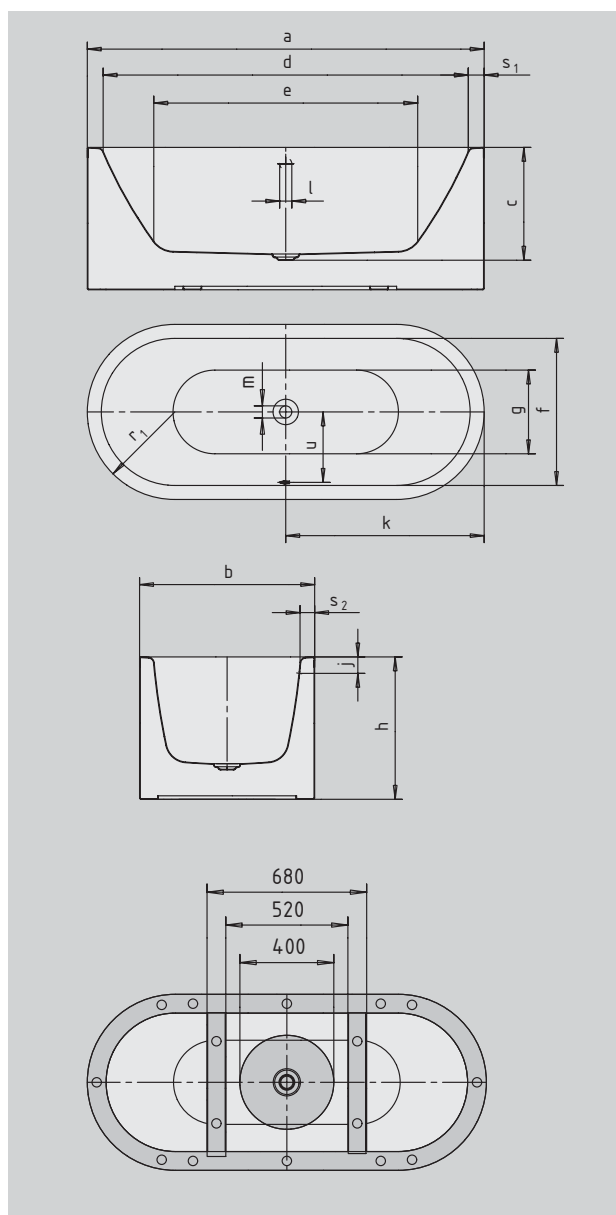

MEISTERSTÜCK CENTRO DUO OVAL

- pure simplicity and unpretentious elegance are what distinguish these baths
- bathing with a friend: two identical back rests and centrally positioned waste
- made of KALDEWEI steel enamel 3.5 mm
- the moulded panel emphasizes the high design standard and means the bath can be free-standing
- enamelled waste cover and overflow knob integrated in the bath design

• 30 YEAR WARRANTY

Model No.		1127	1128
External length	a	1700	1800 mm
External width	b	750	800 mm
Depth	c	485	485 mm
Internal length (top)	d	1580	1680 mm
Internal length (bottom)	e	1130	1230 mm
Internal width (top)	f	630	680 mm
Internal width (bottom)	g	510	560 mm
Height of bath	h	610	610 mm
Distance top edge to centre of overflow hole	j	70	70 mm
Distance bath edge to centre of drain hole	k	850	900 mm
Diameter of overflow hole	l	52	52 mm
Diameter of drain hole	m	52	52 mm
Radius	r ₁	375	400 mm
Width of rim (foot end; lengthwise)	s ₁ ; s ₂	60; 60	60; 60 mm
Distance between centre holes	u	307	332 mm
Water volume** in litres		156	195
Weight of the enamelled bath in kg		120	136
Waste connection diameter		40/50	40/50 mm
Fill fitting connection		1/2"	1/2"

Subject to technical alterations, tolerances and errors. Similar illustrations.
** 70 litres displacement on average.

KALDEWEI