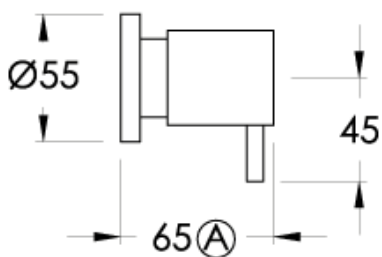

Brodware

Ⓐ Approximate distance

CITY STIK

1.9911.00.3.XX

XX Indicates finish
 Manufacturing engineers of quality commercial and residential fittings
 Dimensions subjects to change without notice. All dimensions are approximate
 Copyright © Brodware Industries 2013. www.brodware.com.au