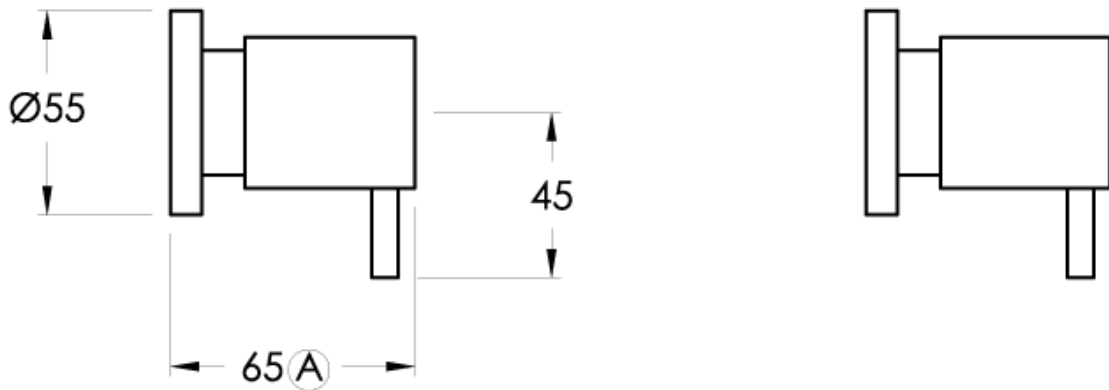

Brodware

Ⓐ Approximate distance

CITY STIK

1.9910.03.3.XX

XX Indicates finish
 Manufacturing engineers of quality commercial and residential fittings
 Dimensions subjects to change without notice. All dimensions are approximate
 Copyright © Brodware Industries 2013. www.brodware.com.au