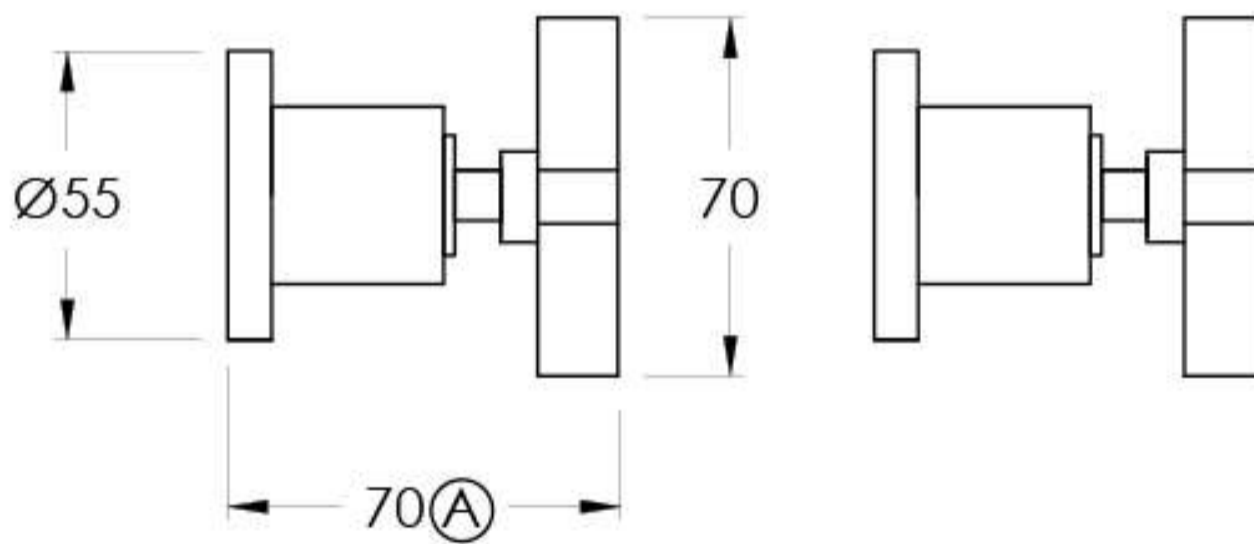

Brodware

(A) Approximate distance

CITY QUE

1.9810.00.2.XX

XX Indicates finish
 Manufacturing engineers of quality commercial and residential fittings
 Dimensions subjects to change without notice. All dimensions are approximate
 Copyright © Brodware Pty Ltd 2018. www.brodware.com