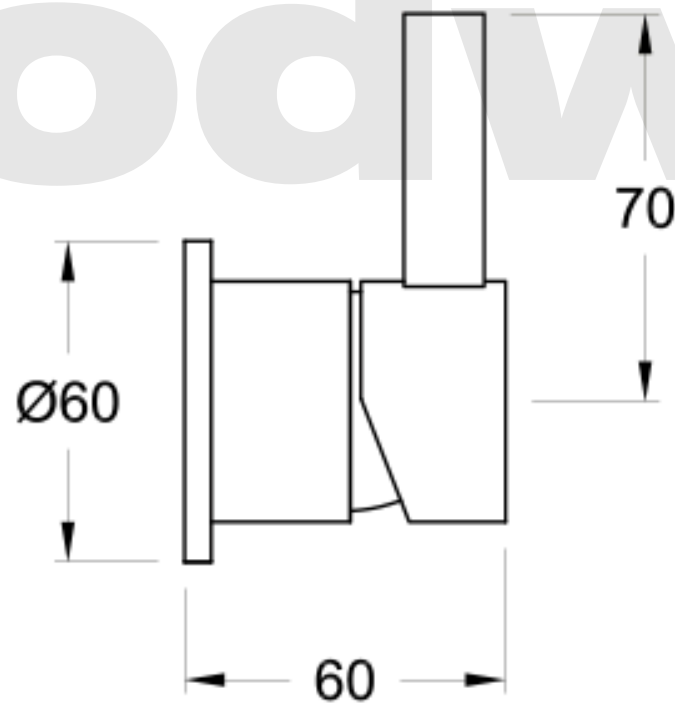

Brodware

CITY QUE

1.9806.04.0.XX

XX Indicates finish
Manufacturing engineers of quality commercial and residential fittings
Dimensions subjects to change without notice. All dimensions are approximate
Copyright © Brodware Pty Ltd 2018. www.brodware.com