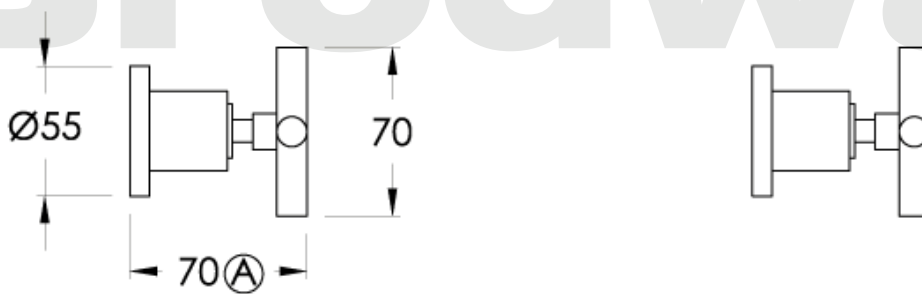

Brodware

(A) Approximate distance

CITY PLUS

1.9711.00.2.XX

XX Indicates finish
 Manufacturing engineers of quality commercial and residential fittings
 Dimensions subjects to change without notice. All dimensions are approximate
 Copyright © Brodware Industries 2013. www.brodware.com.au