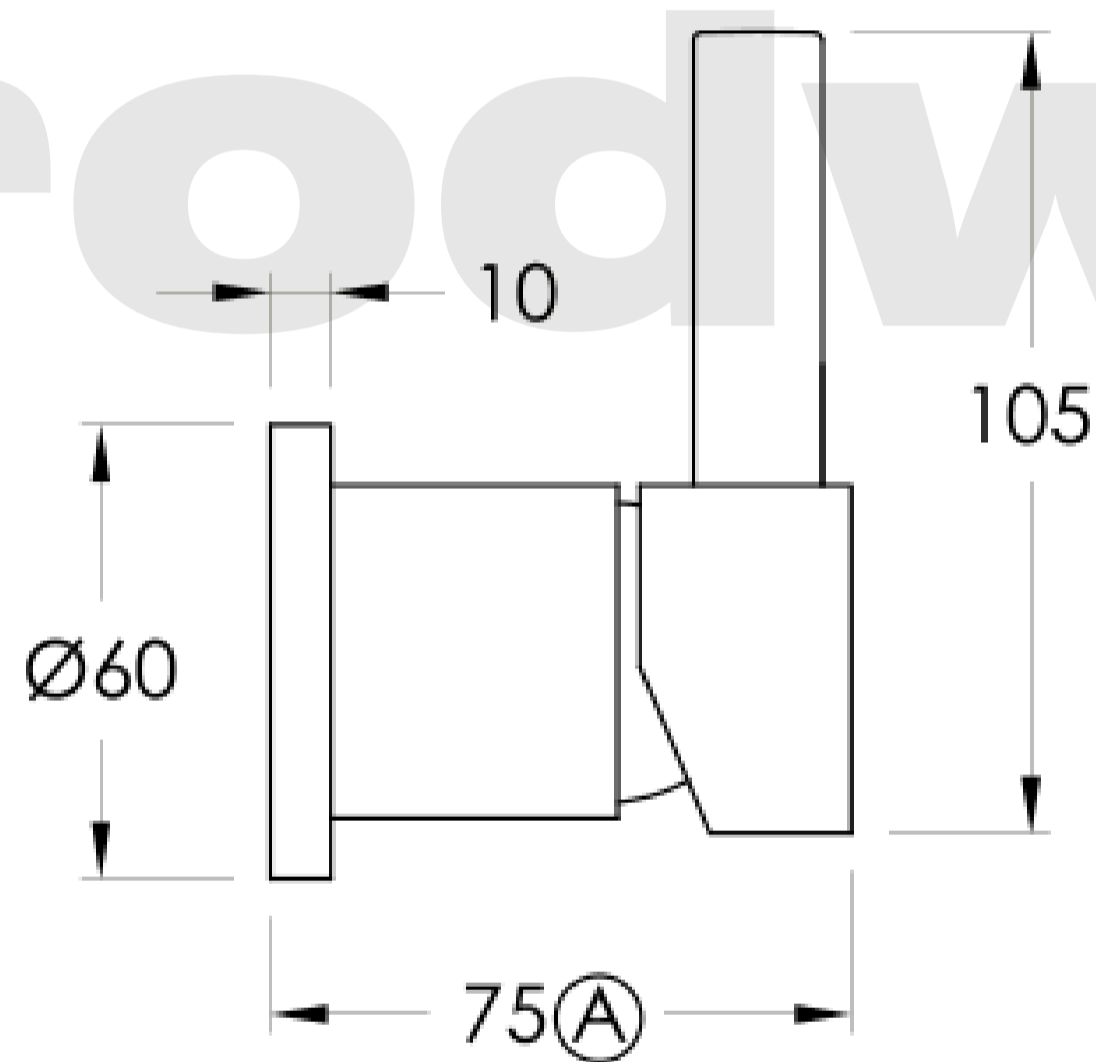

Brodware

(A) Approximate distance

CITY PLUS

1.9706.04.7.XX

XX Indicates finish
Manufacturing engineers of quality commercial and residential fittings
Dimensions subjects to change without notice. All dimensions are approximate
Copyright © Brodware Pty Ltd 2016. www.brodware.com