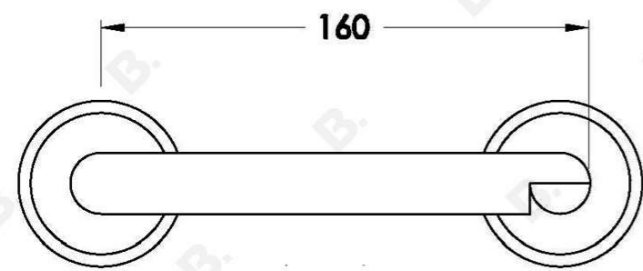

## HALO TOILET ROLL HOLDER WITH METAL FLANGE

1.9561.00.0.XX

### PRODUCT DIMENSIONS:

Front view:

Side view:

Top view: