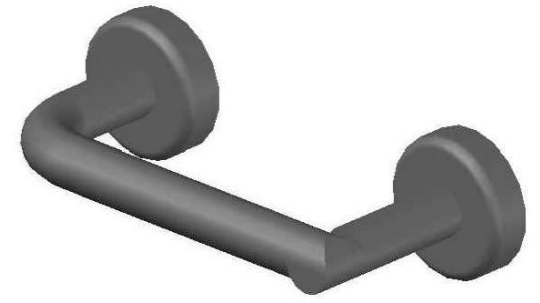

## HALO TOILET ROLL HOLDER WITH METAL FLANGE

1.9561.00.0.XX

### PRODUCT DIMENSIONS:

Front view:

Side view:

Top view: