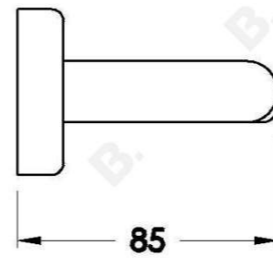

## HALO TOILET ROLL HOLDER WITH METAL FLANGE

1.9561.00.0.XX

### PRODUCT DIMENSIONS:

Front view:

Side view:

Top view: