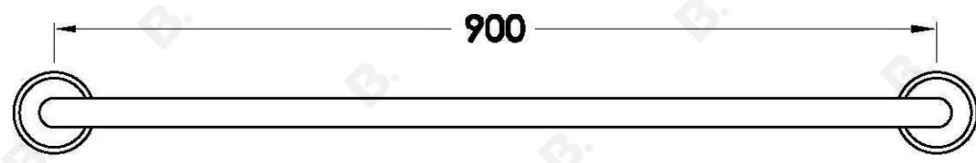

HALO TOWEL RAIL WITH MARBLE TRIM

1.9555.90.6.XX

PRODUCT DIMENSIONS:

Front view:

Side view:

Top view: