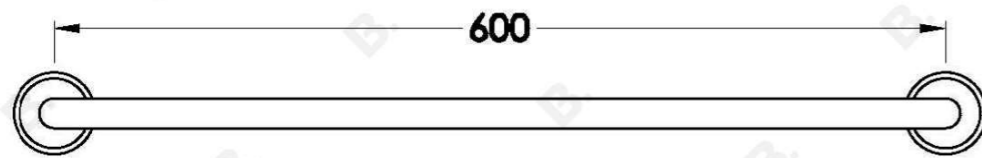

HALO TOWEL RAIL WITH METAL TRIM

1.9555.60.0.XX

PRODUCT DIMENSIONS:

Front view:

Side view:

Top view: