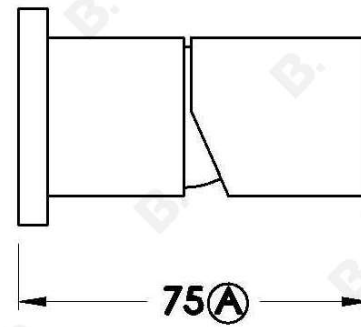

HALO WALL MIXER WITH METAL HANDLES

1.9548.00.0.XX

PRODUCT DIMENSIONS:

Front view:

Side view:

Top view: