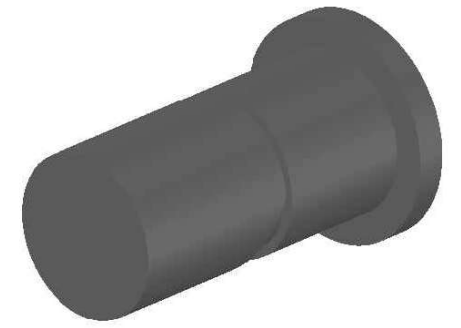

HALO WALL MIXER WITH METAL HANDLES

1.9548.00.0.XX

PRODUCT DIMENSIONS:

Front view:

Side view:

Top view: