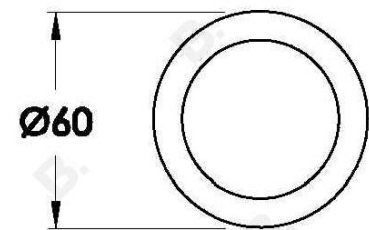

HALO WALL MIXER WITH METAL HANDLES

1.9548.00.0.XX

PRODUCT DIMENSIONS:

Front view:

Side view:

Top view: