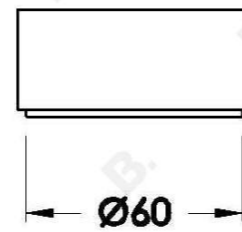

HALO HOB MOUNTED PROGRESSIVE MIXER WITH METAL HANDLE

1.9547.02.0.XX

PRODUCT DIMENSIONS:

Front view:

Side view:

Top view: