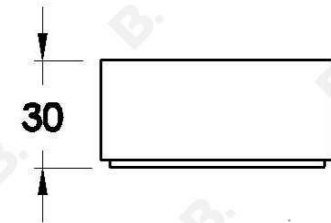

HALO HOB MOUNTED PROGRESSIVE MIXER WITH METAL HANDLE

1.9547.02.0.XX

PRODUCT DIMENSIONS:

Front view:

Side view:

Top view: