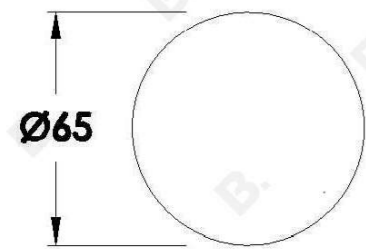

HALO PROGRESSIVE MIXER WITH METAL HANDLE

1.9547.00.0.XX

PRODUCT DIMENSIONS:

Front view:

Side view:

Top view: