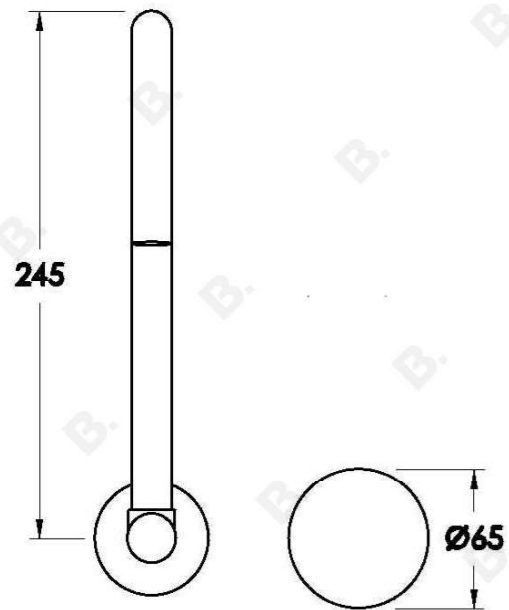

HALO KITCHEN SET WITH METAL HANDLE

1.9528.94.0.XX

1.9528.84.0.XX: Flow controlled variant

PRODUCT DIMENSIONS:

Front view:

Side view:

Top view: