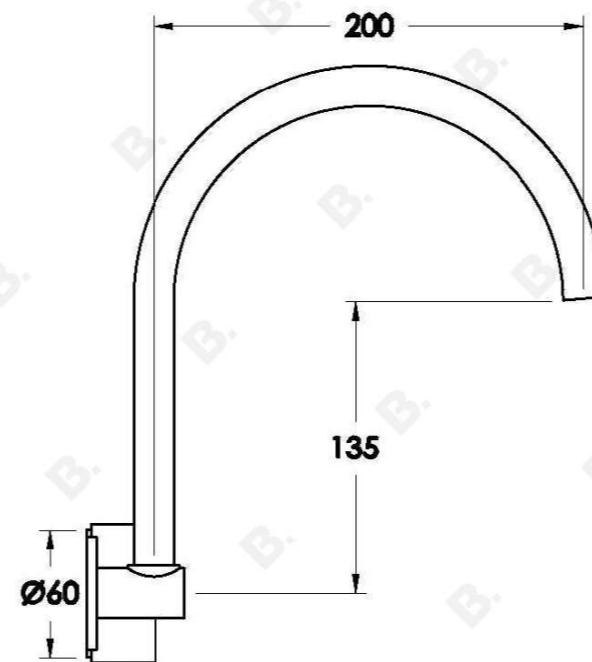

HALO KITCHEN SET WITH METAL HANDLE

1.9528.94.0.XX

1.9528.84.0.XX: Flow controlled variant

PRODUCT DIMENSIONS:

Front view:

Side view:

Top view: