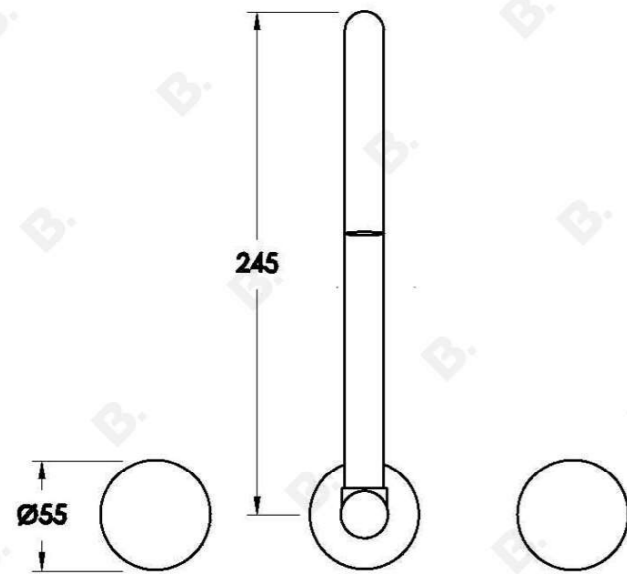

HALO WALL SET WITH METAL HANDLES

1.9528.00.2.XX

1.9528.50.2.XX: Flow controlled variant

PRODUCT DIMENSIONS:

Front view:

Side view:

Top view: