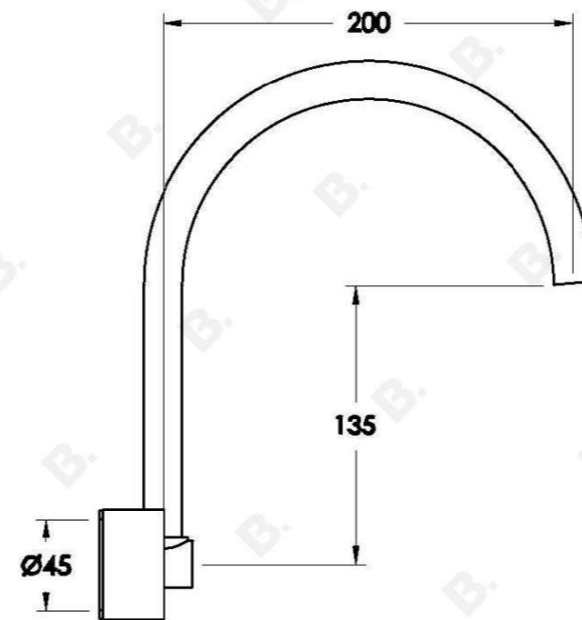

HALO WALL SET WITH METAL HANDLES

1.9528.00.2.XX

1.9528.50.2.XX: Flow controlled variant

PRODUCT DIMENSIONS:

Front view:

Side view:

Top view: