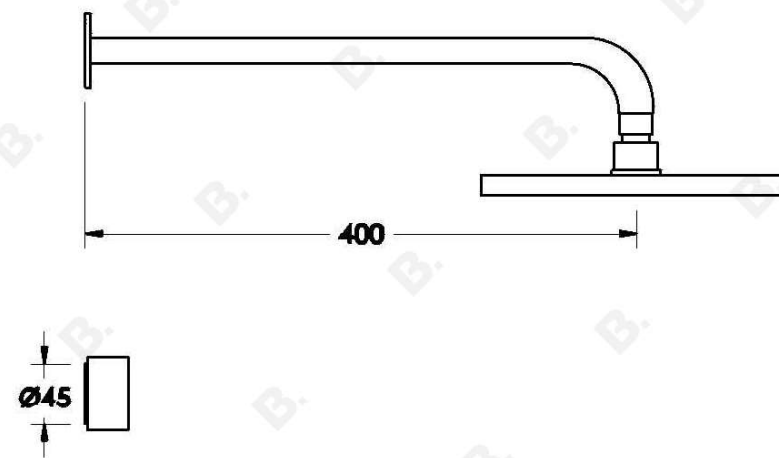

Brodware

HALO SHOWER SET WITH METAL HANDLES

1.9511.00.2.XX

PRODUCT DIMENSIONS:

Front view:

Side view:

Top view: