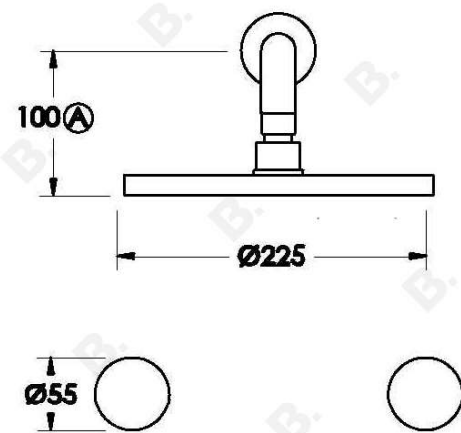

Brodware

HALO SHOWER SET WITH METAL HANDLES

1.9511.00.2.XX

PRODUCT DIMENSIONS:

Front view:

Side view:

Top view: