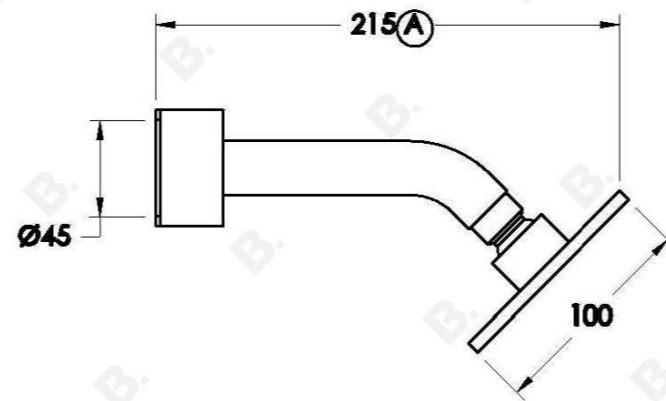

## HALO SHOWER SET WITH METAL HANDLES

1.9510.03.2.XX

### PRODUCT DIMENSIONS:

Front view:

Side view:

Top view: