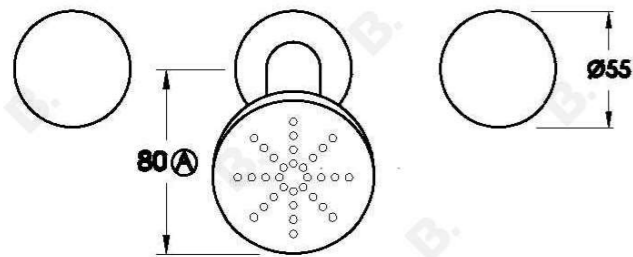

## HALO SHOWER SET WITH METAL HANDLES

1.9510.03.2.XX

### PRODUCT DIMENSIONS:

Front view:

Side view:

Top view: