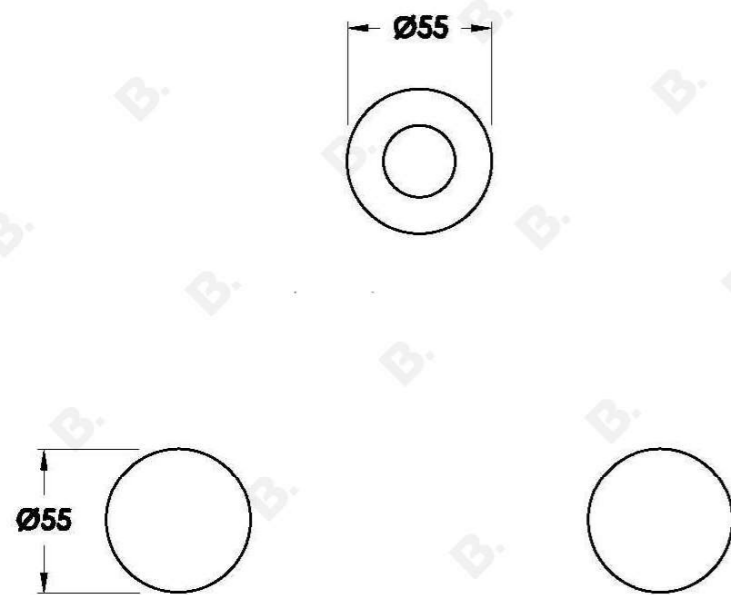

## HALO SHOWER SET WITH METAL HANDLES

1.9510.00.2.XX

### PRODUCT DIMENSIONS:

Front view:

Side view:

Top view: