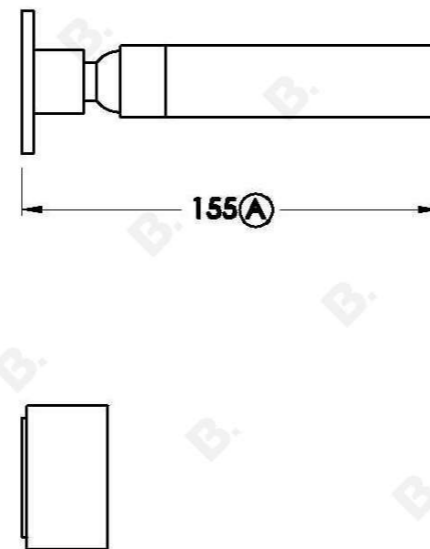

## HALO SHOWER SET WITH METAL HANDLES

1.9510.00.2.XX

### PRODUCT DIMENSIONS:

Front view:

Side view:

Top view: