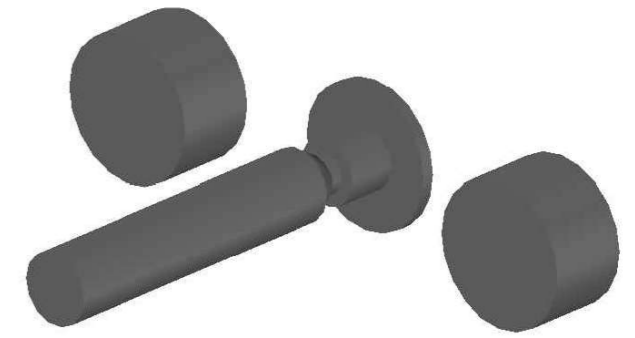

## HALO SHOWER SET WITH METAL HANDLES

1.9510.00.2.XX

### PRODUCT DIMENSIONS:

Front view:

Side view:

Top view: