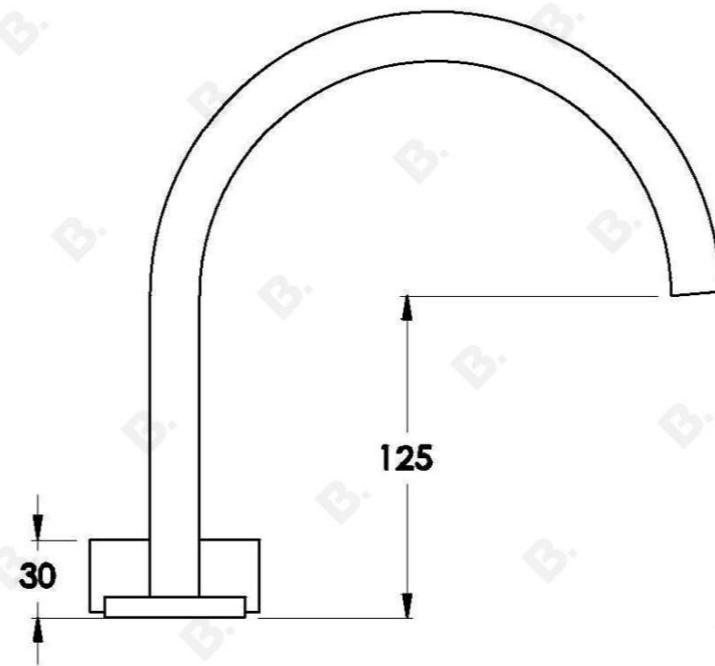

## HALO KITCHEN SET WITH METAL HANDLE

1.9507.96.0.XX

### PRODUCT DIMENSIONS:

Front view:

Side view:

Top view: