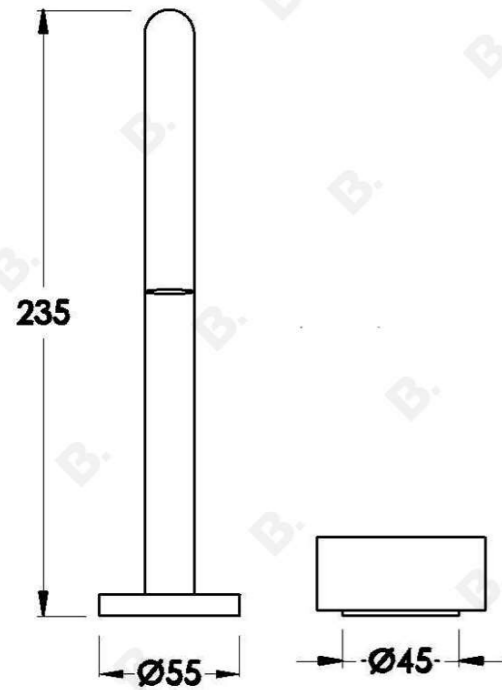

## HALO KITCHEN SET WITH METAL HANDLE

1.9507.96.0.XX

### PRODUCT DIMENSIONS:

Front view:

Side view:

Top view: