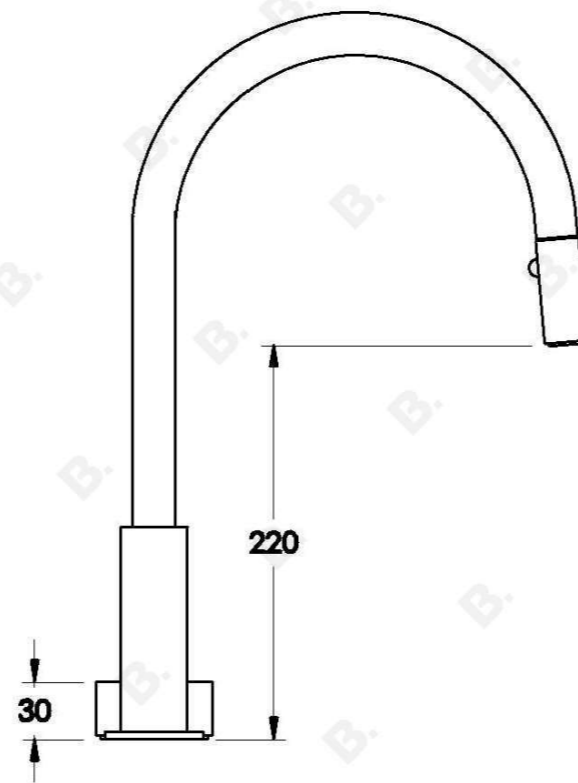

HALO KITCHEN SET WITH DUAL FUNCTION PULL-OUT SPOUT AND METAL HANDLE

1.9507.94.0.XX

PRODUCT DIMENSIONS:

Front view:

Side view:

Top view: