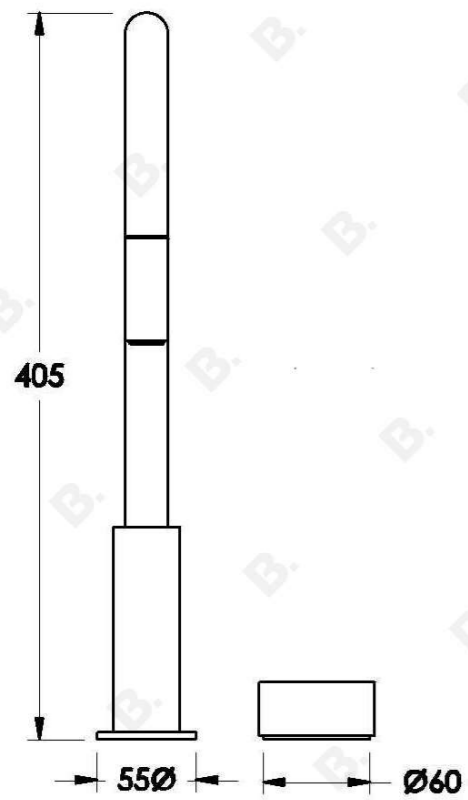

HALO KITCHEN SET WITH DUAL FUNCTION PULL-OUT SPOUT AND METAL HANDLE

1.9507.94.0.XX

PRODUCT DIMENSIONS:

Front view:

Side view:

Top view: