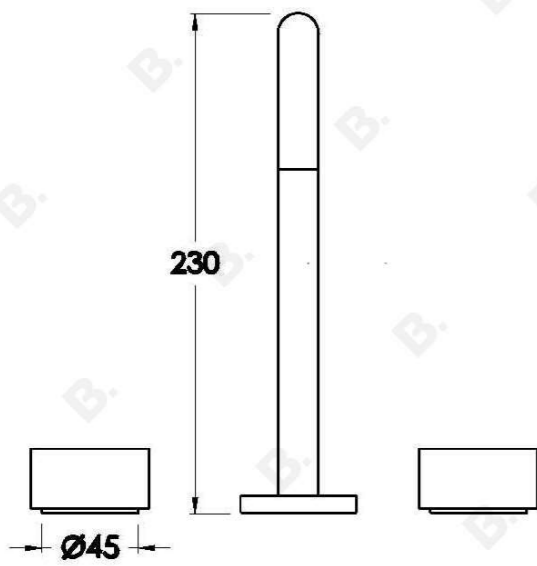

HALO KITCHEN SET WITH METAL HANDLES

1.9507.89.2.XX

PRODUCT DIMENSIONS:

Front view:

Side view:

Top view: