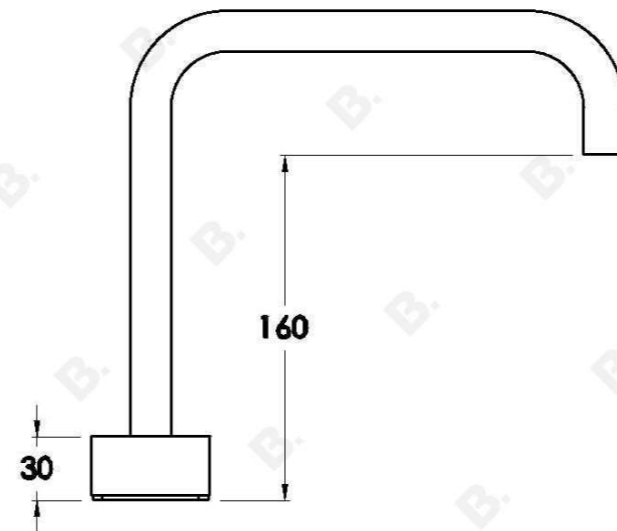

HALO KITCHEN SET WITH METAL HANDLES

1.9507.89.2.XX

PRODUCT DIMENSIONS:

Front view:

Side view:

Top view: