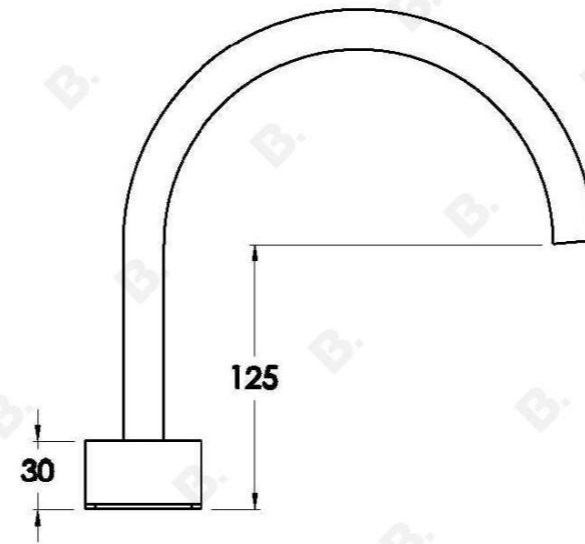

## HALO KITCHEN SET WITH METAL HANDLES

1.9507.09.2.XX

### PRODUCT DIMENSIONS:

Front view:

Side view:

Top view: