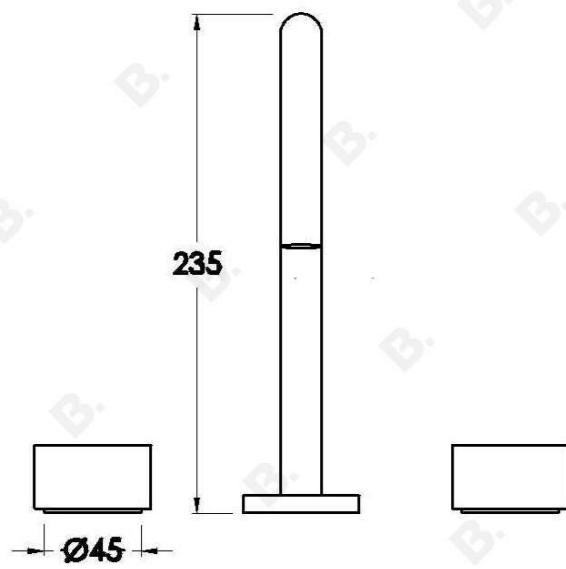

## HALO KITCHEN SET WITH METAL HANDLES

1.9507.09.2.XX

### PRODUCT DIMENSIONS:

Front view:

Side view:

Top view: