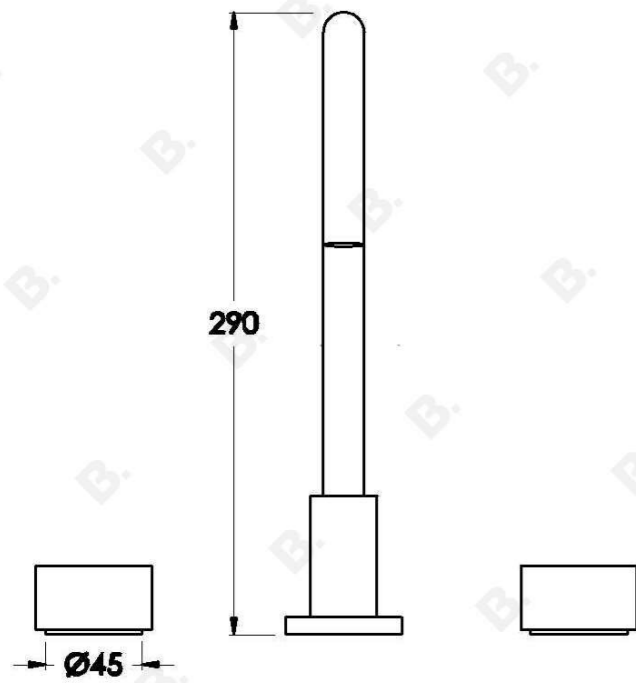

## HALO BATH SET WITH METAL HANDLES

1.9507.00.2.XX

### PRODUCT DIMENSIONS:

Front view:

Side view:

Top view: