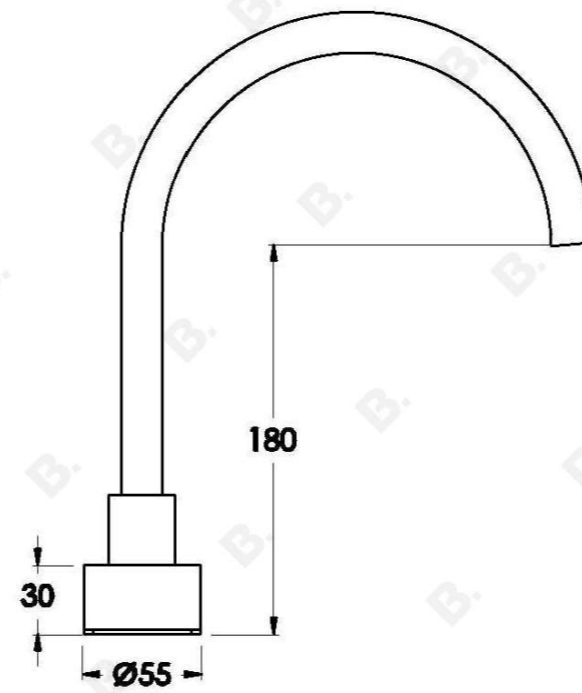

## HALO BATH SET WITH METAL HANDLES

1.9507.00.2.XX

### PRODUCT DIMENSIONS:

Front view:

Side view:

Top view: