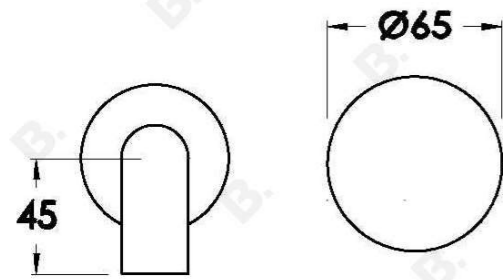

## HALO WALL SET WITH METAL HANDLE

1.9506.94.0.XX

1.9506.84.0.XX: Flow controlled variant

### PRODUCT DIMENSIONS:

Front view:

Side view:

Top view: