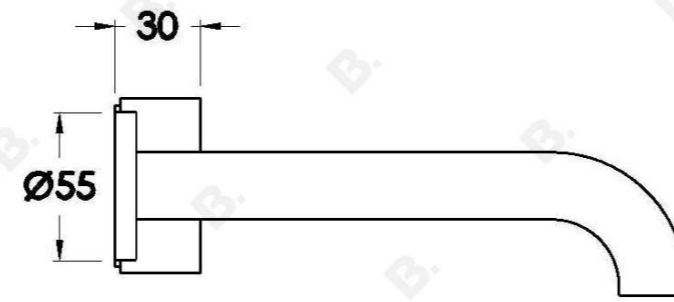

## HALO WALL SET WITH METAL HANDLE

1.9506.94.0.XX

1.9506.84.0.XX: Flow controlled variant

### PRODUCT DIMENSIONS:

Front view:

Side view:

Top view: