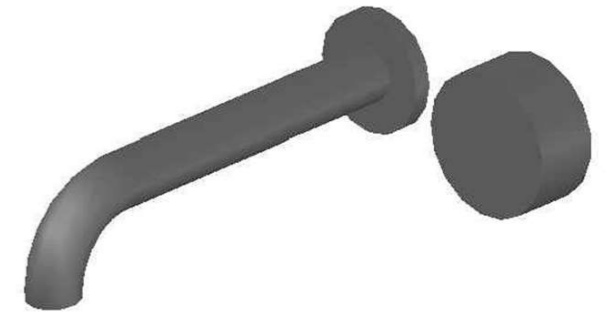

## HALO WALL SET WITH METAL HANDLE

1.9506.94.0.XX

1.9506.84.0.XX: Flow controlled variant

### PRODUCT DIMENSIONS:

Front view:

Side view:

Top view: