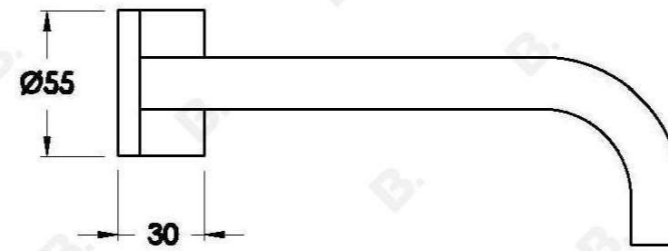

HALO WALL SET WITH METAL HANDLES

1.9506.08.2.XX

1.9506.58.2.XX: Flow controlled variant

PRODUCT DIMENSIONS:

Front view:

Side view:

Top view: