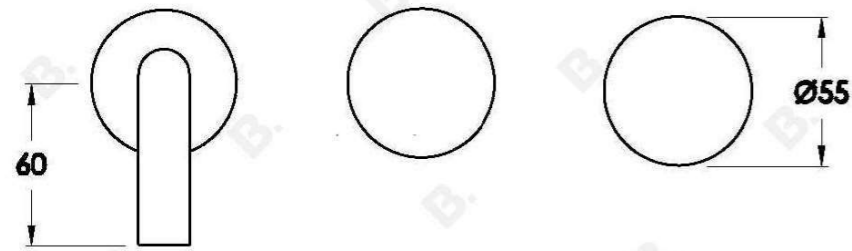

HALO WALL SET WITH METAL HANDLES

1.9506.08.2.XX

1.9506.58.2.XX: Flow controlled variant

PRODUCT DIMENSIONS:

Front view:

Side view:

Top view: