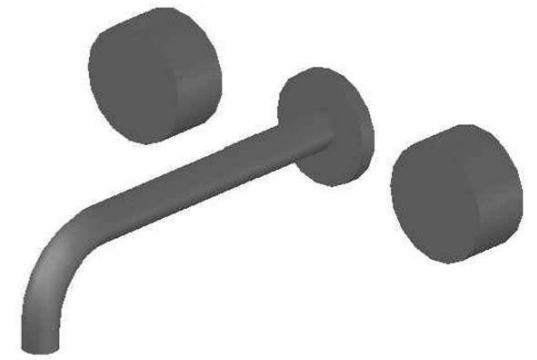

HALO WALL SET WITH METAL HANDLES

1.9506.00.2.XX

1.9506.50.2.XX: Flow controlled variant

PRODUCT DIMENSIONS:

Front view:

Side view:

Top view: