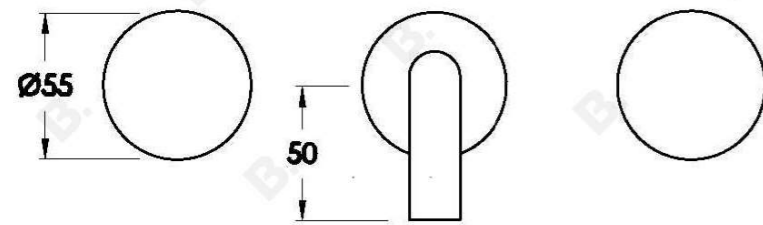

HALO WALL SET WITH METAL HANDLES

1.9506.00.2.XX

1.9506.50.2.XX: Flow controlled variant

PRODUCT DIMENSIONS:

Front view:

Side view:

Top view: