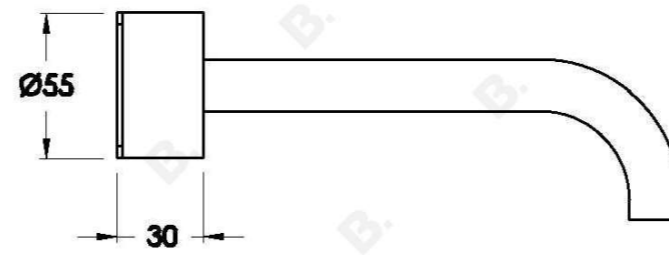

HALO WALL SET WITH METAL HANDLES

1.9506.00.2.XX

1.9506.50.2.XX: Flow controlled variant

PRODUCT DIMENSIONS:

Front view:

Side view:

Top view: